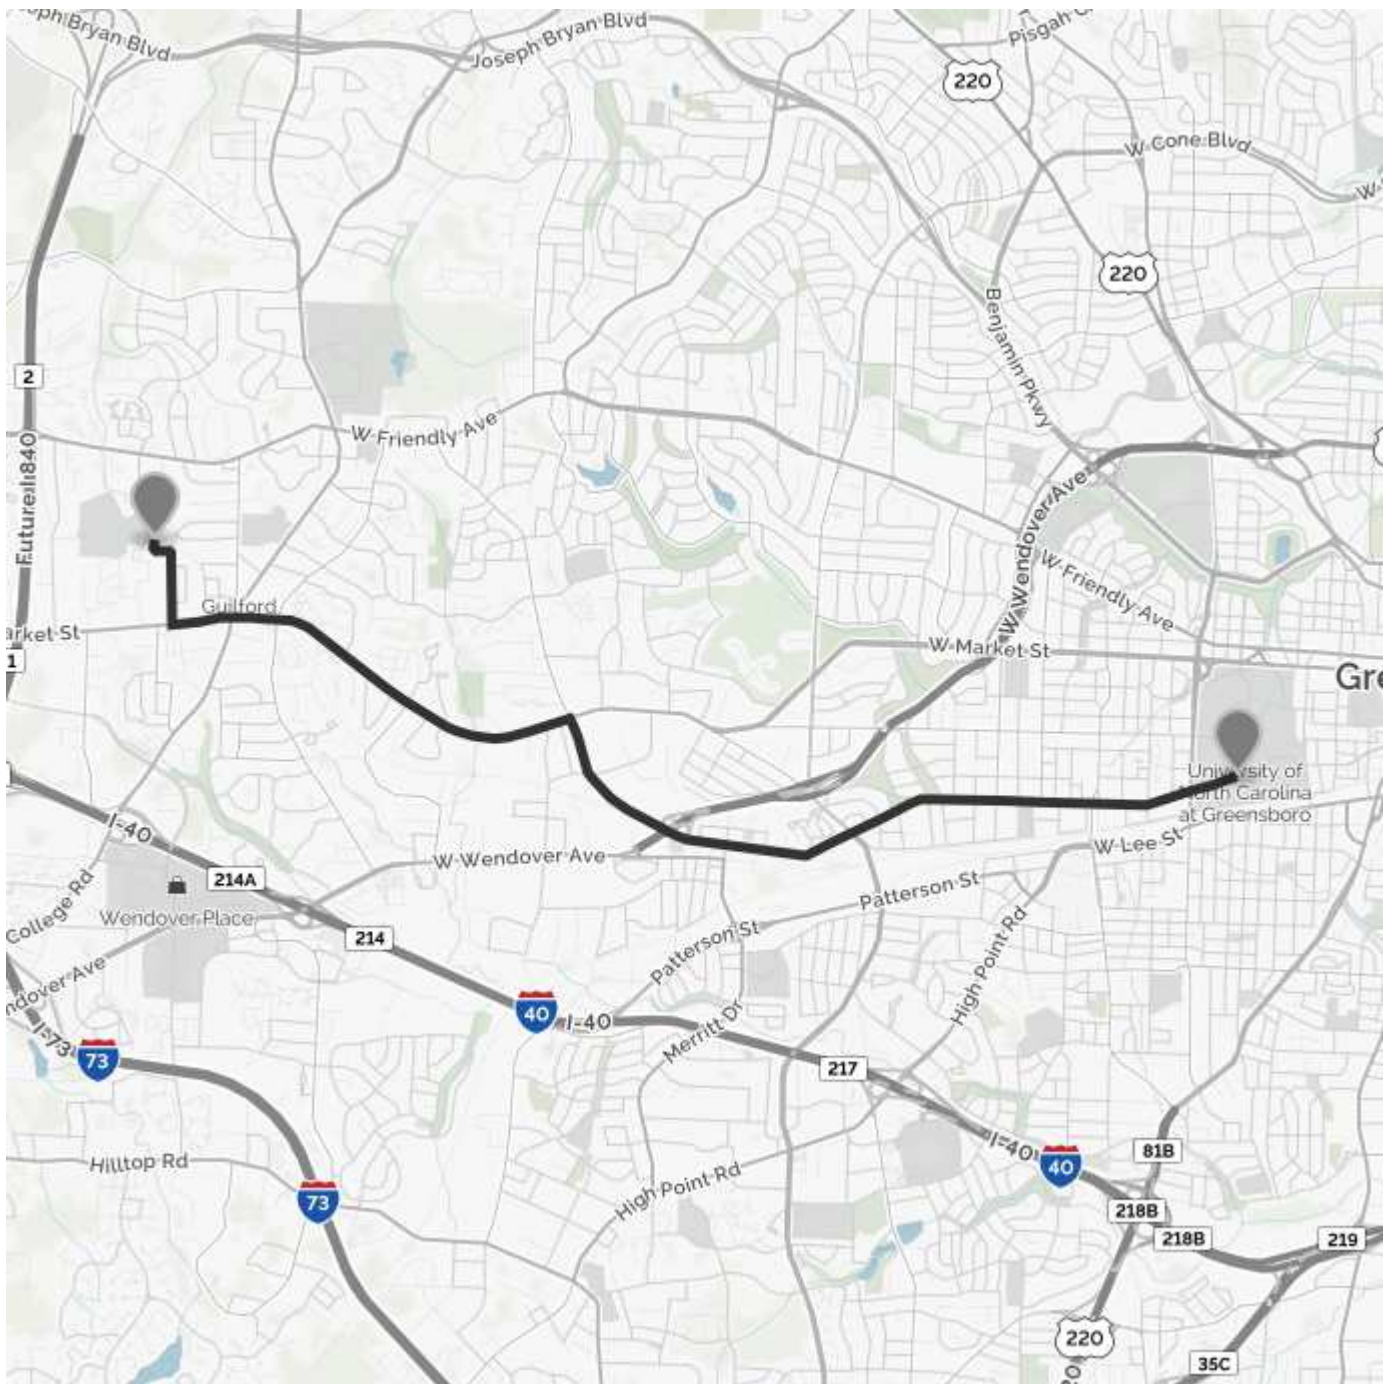

YOUR TRIP TO:

409 Friendway Rd, Greensboro, NC 27409-2117

15 MIN | 6.2 MI

Trip time based on traffic conditions as of 10:52 AM on November 6, 2015. Current Traffic:

 Start out going **west** on **Spring Garden St** toward **Kenilworth St**.

Then 3.58 miles

 Turn **left** onto **W Market St**.

W Market St is 0.2 miles past Pomona Dr.

McDonald's is on the corner.

If you are on Muirs Chapel Rd and reach Silverbriar Ct you've gone a little too far.

Then 2.09 miles

 Turn **right** onto **Friendway Rd**.

Friendway Rd is 0.2 miles past College Rd.

If you reach Aloe Rd you've gone a little too far.

Then 0.48 miles

 **409 FRIENDWAY RD** is on the **left**.

If you reach Fuquay Pl you've gone about 0.1 miles too far.

Use of directions and maps is subject to our [Terms of Use](#). We don't guarantee accuracy, route conditions or usability. You assume all risk of use.