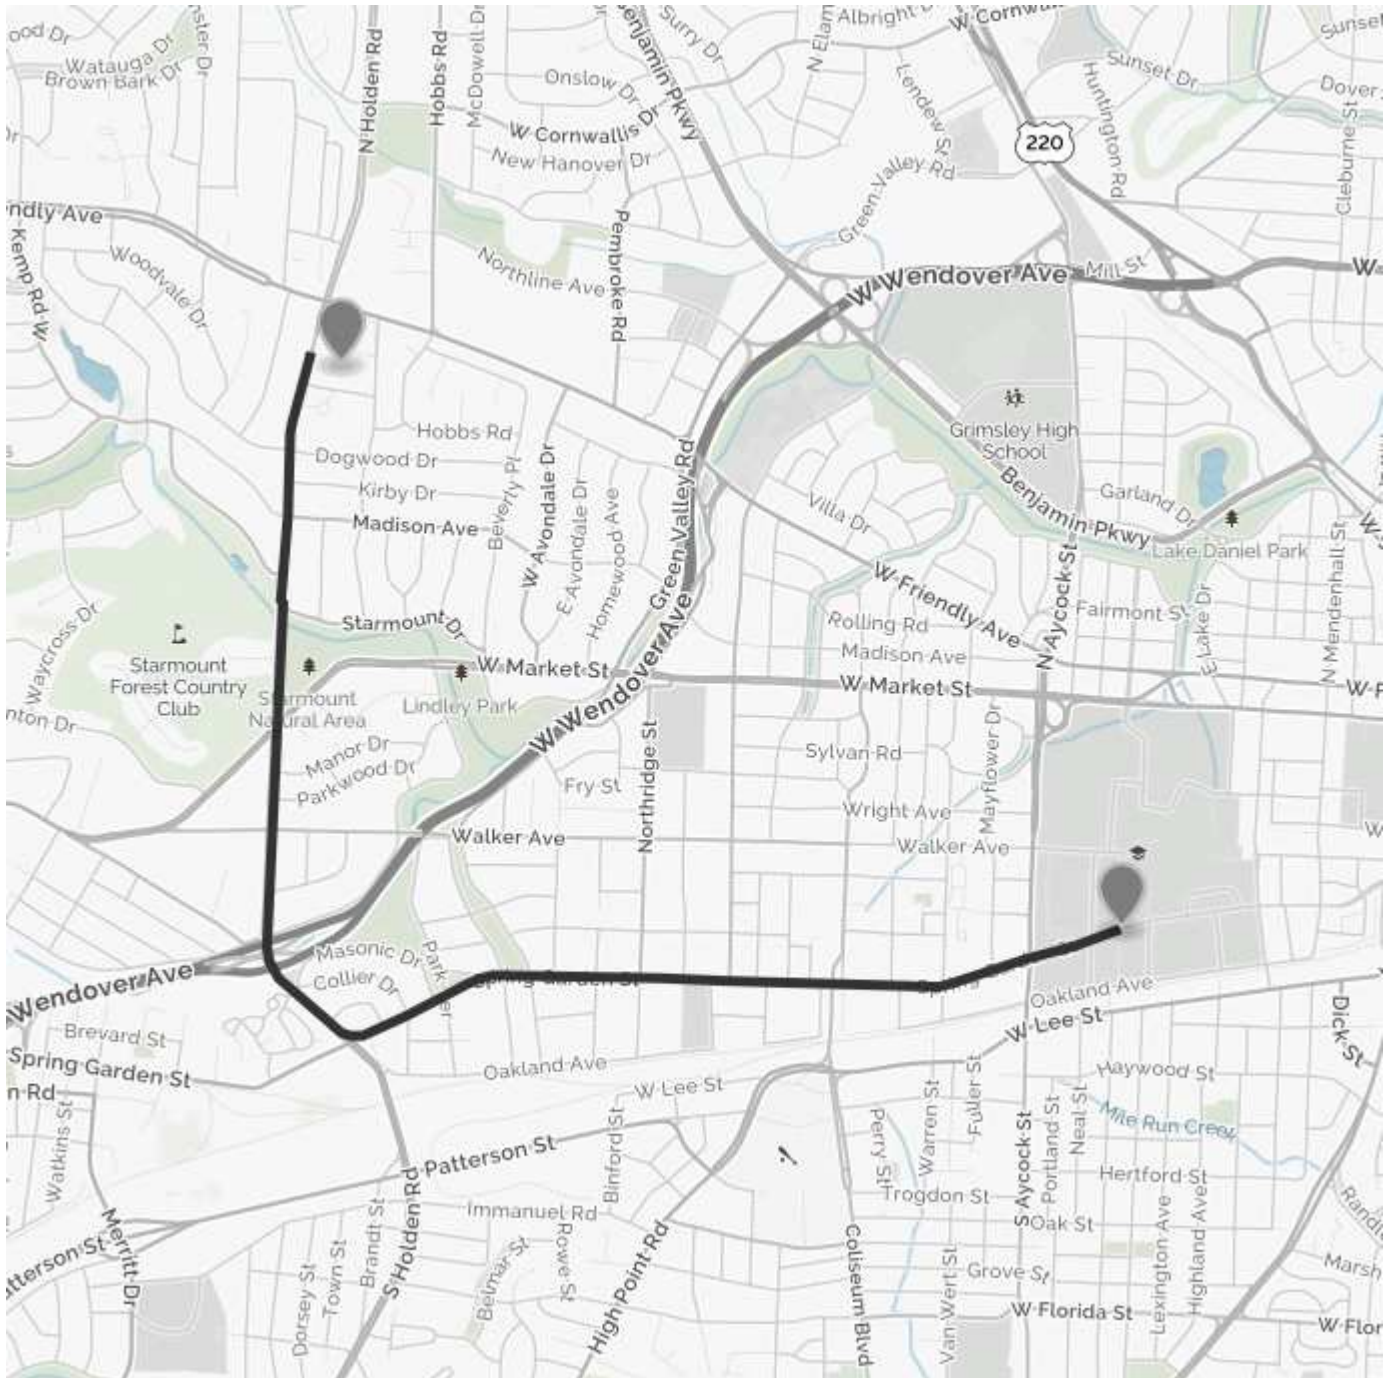

# YOUR TRIP TO:

518 N Holden Rd, Greensboro, NC 27410

**9 MIN | 3.6 MI**

Trip time based on traffic conditions as of 10:20 AM on November 6, 2015. Current Traffic:

Start out going **west** on **Spring Garden St** toward **Kenilworth St**.

-----  
**Then 1.88 miles**  
-----

Turn **right** onto **S Holden Rd**.

*S Holden Rd is just past Peebles Dr.*

*Bleachers Sports Bar and Restaurant is on the left.*

-----  
**Then 1.76 miles**  
-----

**518 N HOLDEN RD** is on the **right**.

*Your destination is just past Christ Church Rd.*

*If you reach W Friendly Ave you've gone about 0.1 miles too far.*

-----  
Use of directions and maps is subject to our [Terms of Use](#). We don't guarantee accuracy, route conditions or usability. You assume all risk of use.