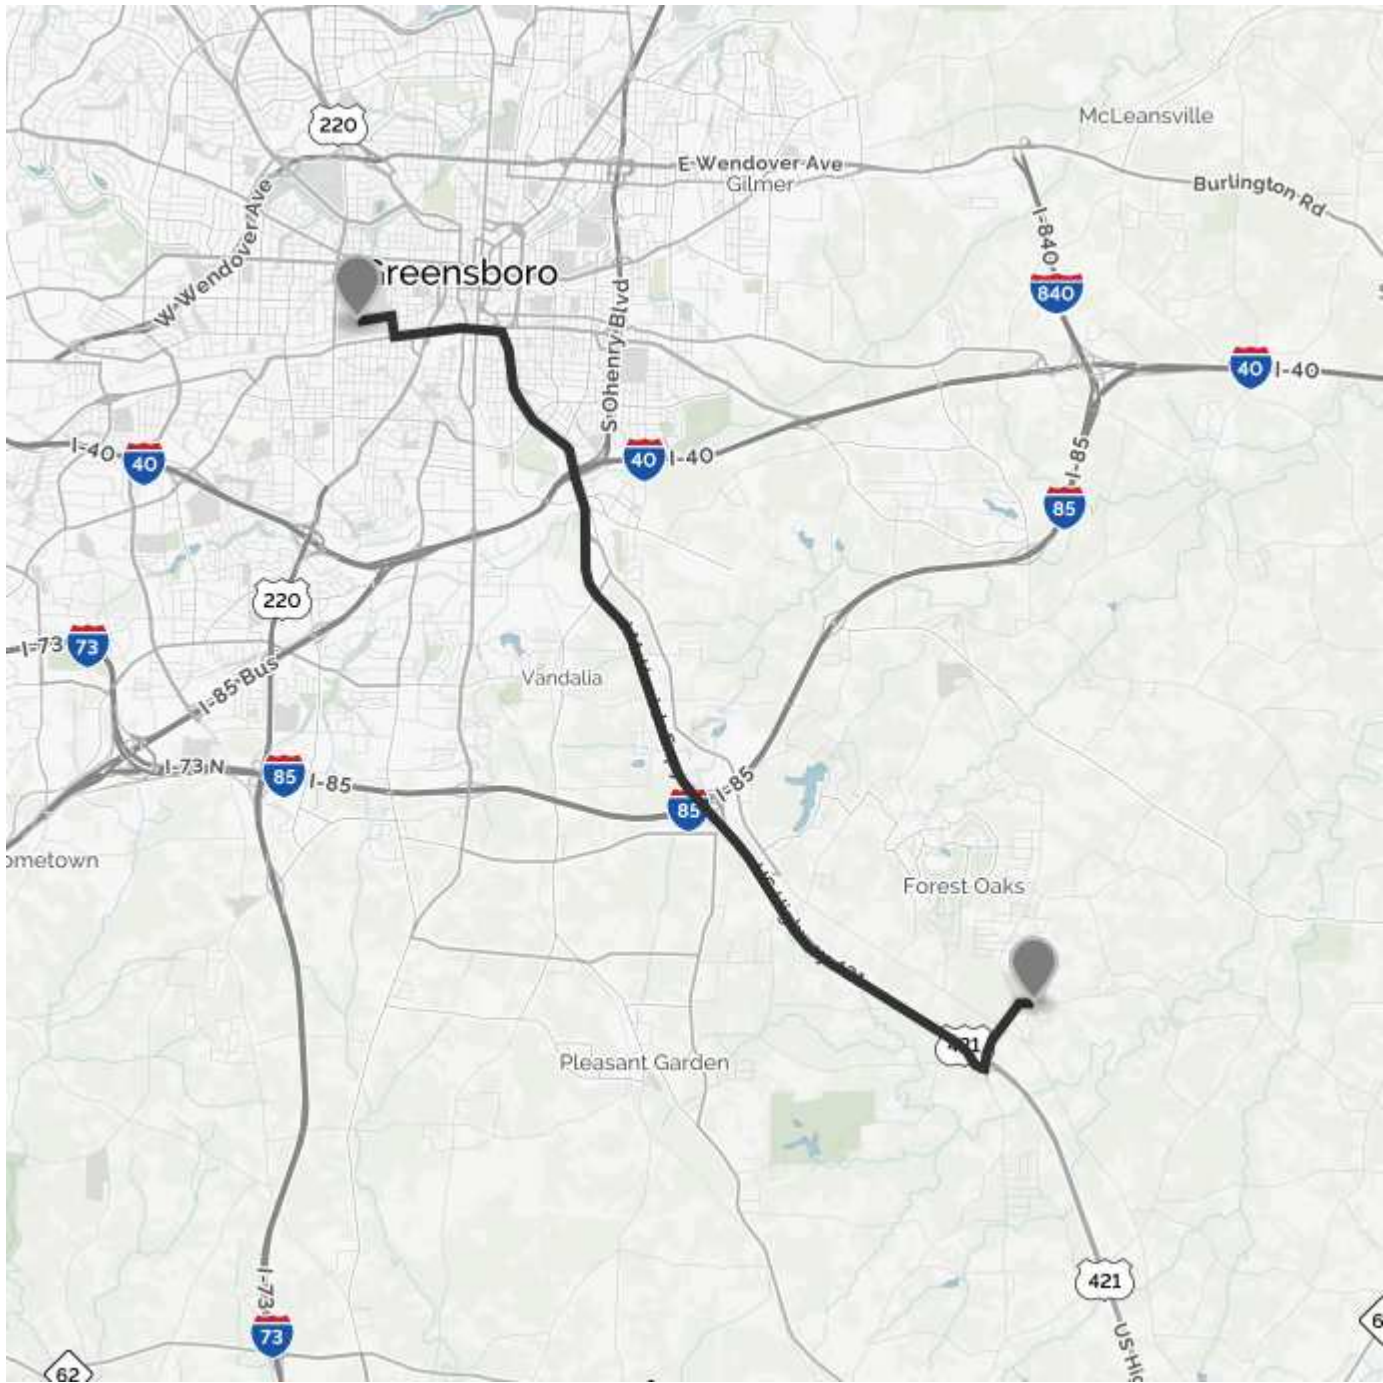

Then **0.34 miles**

 Turn **right** onto **Tate St**.

*Tate St is just past Administration St.*

*If you reach Springdale Ct you've gone a little too far.*

Then **0.20 miles**

 Turn **left** onto **W Lee St**.

Then **0.97 miles**

 Turn **slight right** onto **E Lee St**.

*E Lee St is just past Arlington St.*

*Skeens Chapel Holiness Church is on the corner.*

Then **0.07 miles**

 Turn **right** onto **Martin Luther King Jr Dr**.

Then **1.85 miles**

 **Martin Luther King Jr Dr** becomes **J.M. Hunt Jr Expy**.

Then **3.75 miles**

 **J.M. Hunt Jr Expy** becomes **US Highway 421/US-421 S**.

Then **2.89 miles**

 Take **EXIT 194**.

Then **0.39 miles**

 Turn **left** onto **Woody Mill Rd**.

Then **0.88 miles**

 **4825 WOODY MILL RD** is on the **left**.

*Your destination is 0.1 miles past SE School Rd.*

*If you reach Southstone Dr you've gone about 0.1 miles too far.*