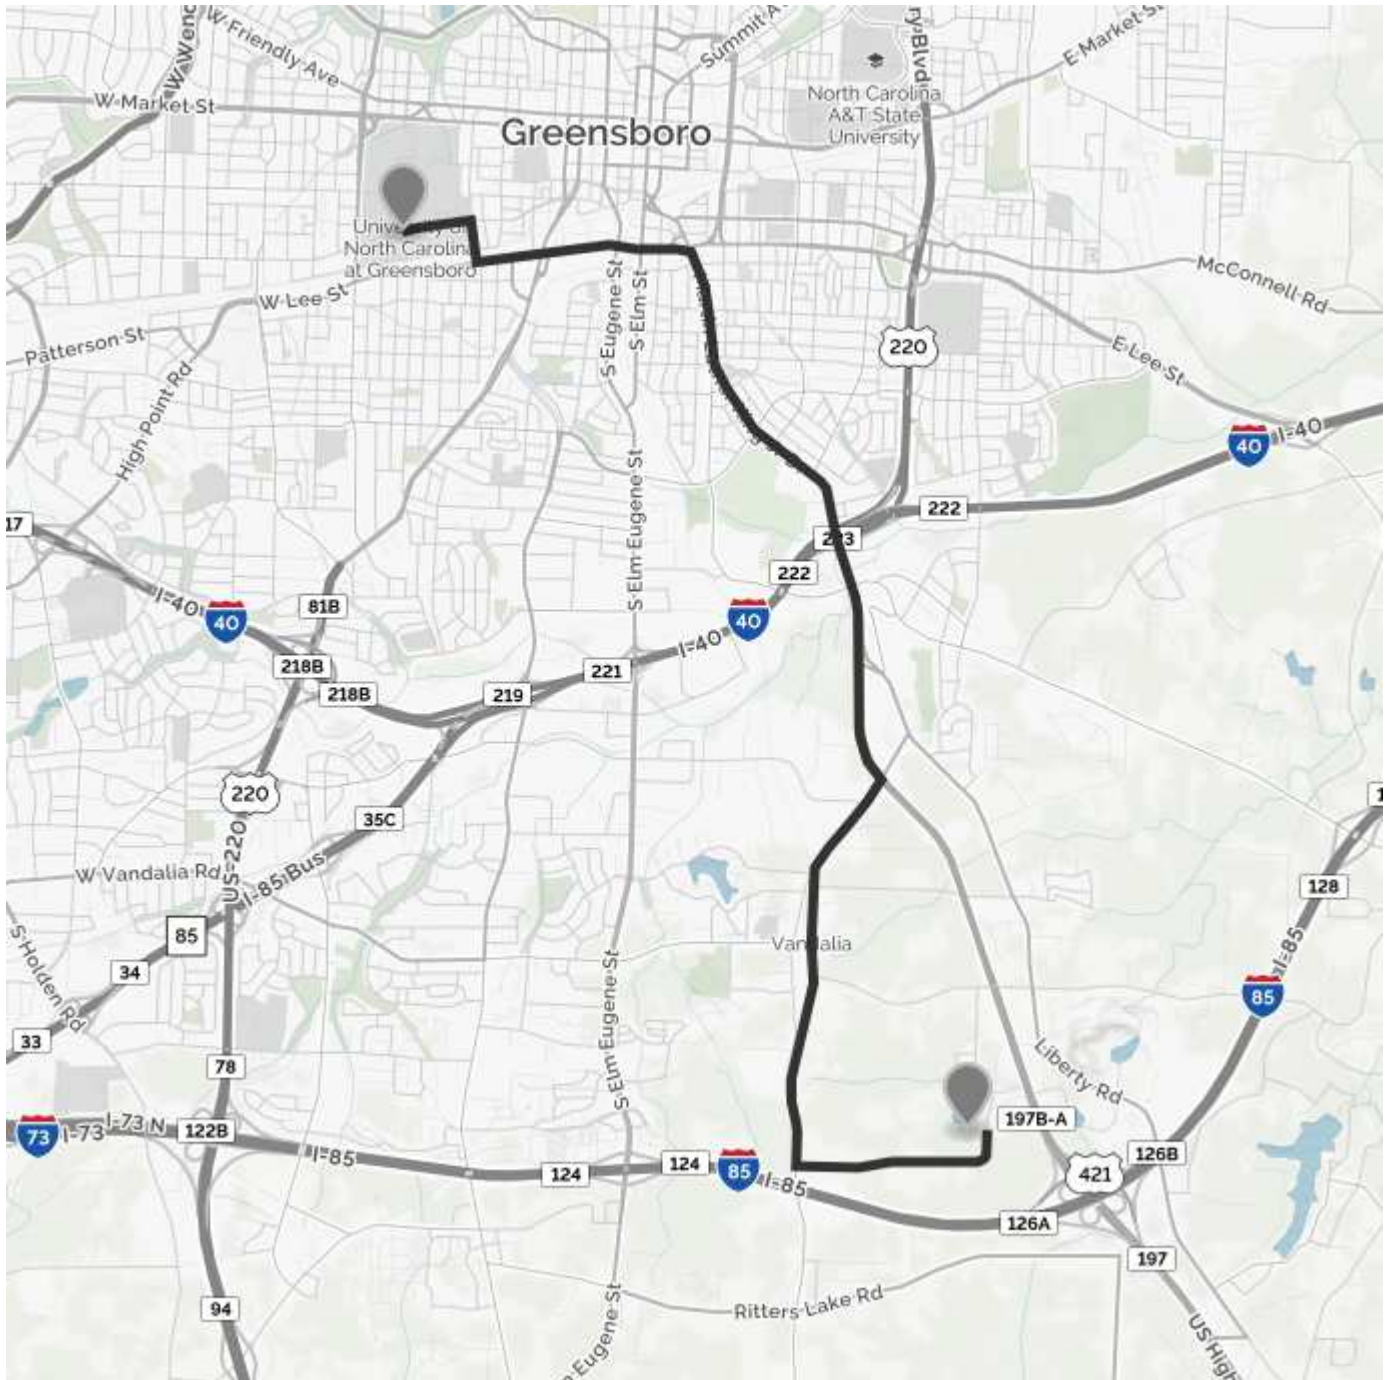

4016 BLUMENTHAL RD is on the left.
Your destination is just past Piney Lake Rd.

If you reach Ruayne Rd you've gone a little too far.

Use of directions and maps is subject to our [Terms of Use](#). We don't guarantee accuracy, route conditions or usability. You assume all risk of use.

©2015 MapQuest, Inc. Use of directions and maps is subject to the MapQuest Terms of Use. We make no guarantee of the accuracy of their content, road conditions or route usability. You assume all risk of use. View Terms of Use (<http://hello.mapquest.com/terms-of-use>).