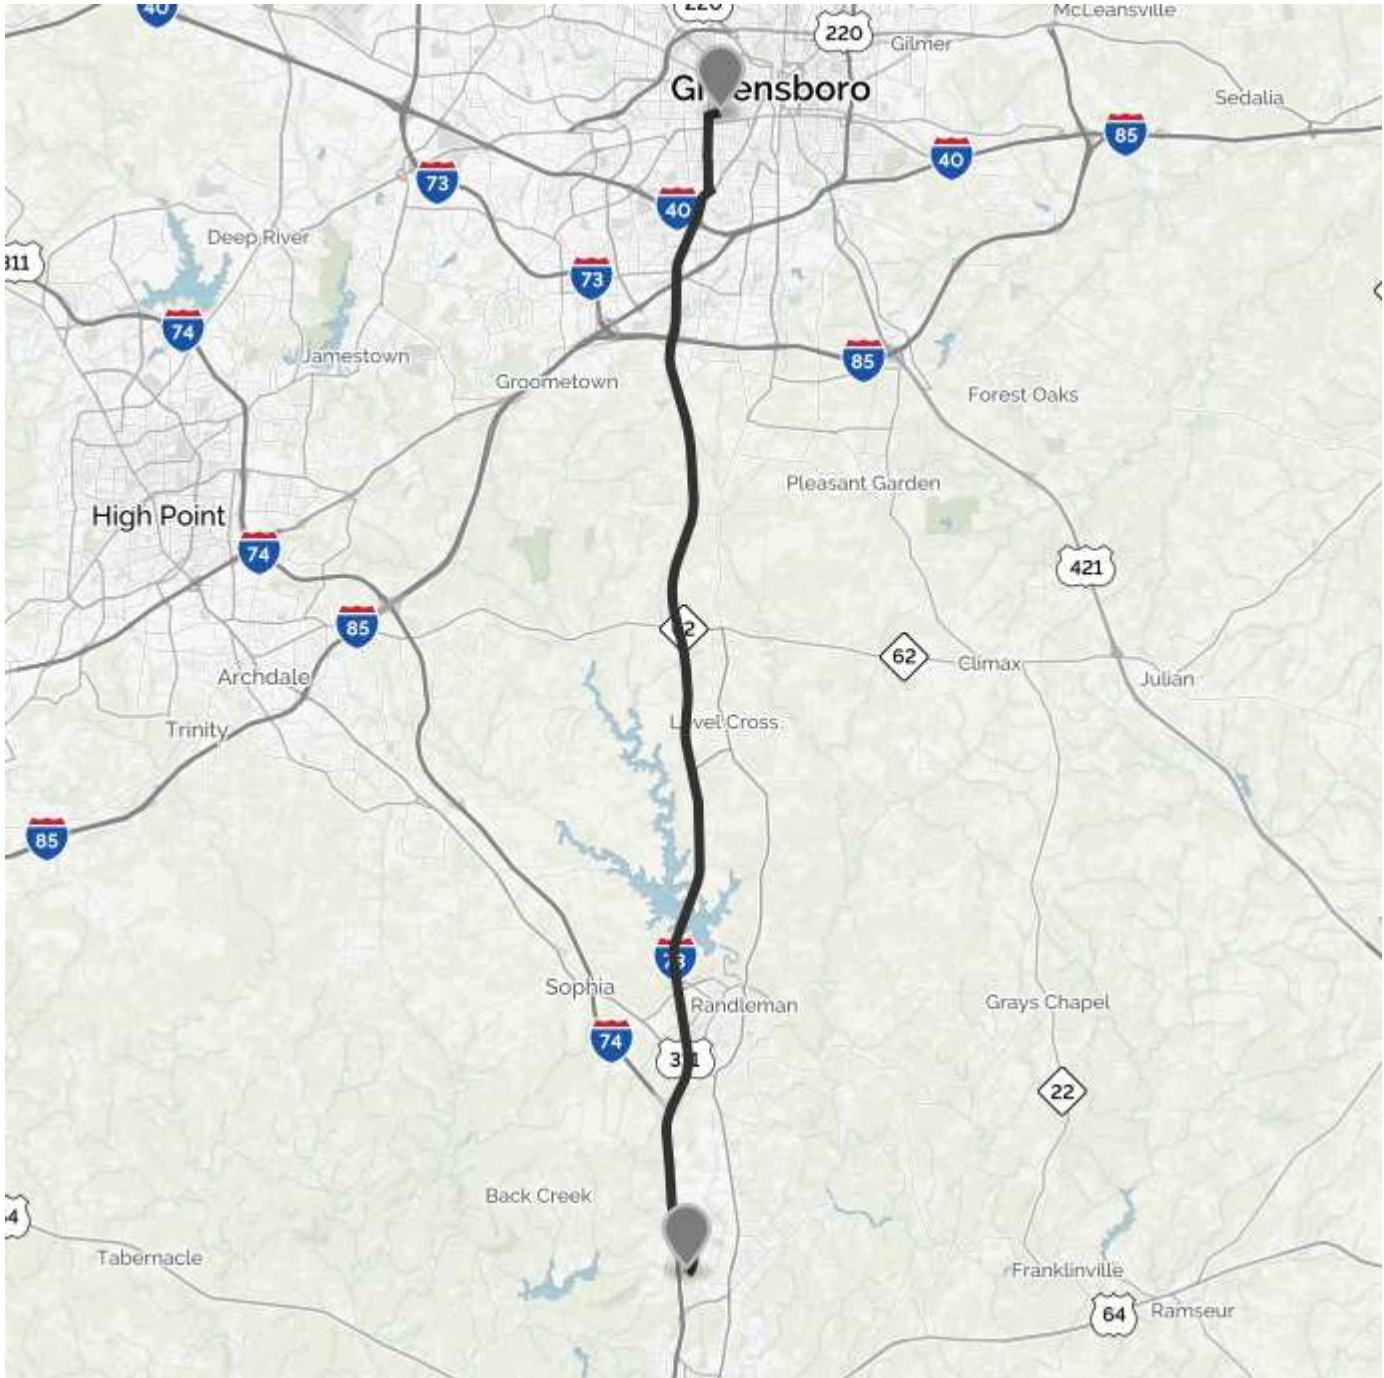

Then **0.23 miles**

 Take the 2nd **left** onto **S Aycock St**.
S Aycock St is 0.1 miles past Jefferson St.

Walgreens is on the corner.

If you reach Mayflower Dr you've gone a little too far.

Then **0.84 miles**

 **S Aycock St** becomes **Lovett St**.

Then **0.61 miles**

 Turn **right** onto **Freeman Mill Rd S**.
Freeman Mill Rd S is 0.1 miles past Ontario St.

If you are on Willora St and reach Glenwood Ave you've gone about 0.2 miles too far.

Then **0.63 miles**

 **Freeman Mill Rd S** becomes **US-220 S**.

Then **19.70 miles**

 Take the **Spero Rd** exit, **EXIT 77**.

Then **0.28 miles**

 Turn **left** onto **Spero Rd**.
If you reach I-74 E you've gone about 0.2 miles too far.

Your destination is 0.1 miles past W Bailey St.

Your destination is at the end of N Asheboro School Rd.

Use of directions and maps is subject to our [Terms of Use](#). We don't guarantee accuracy, route conditions or usability. You assume all risk of use.