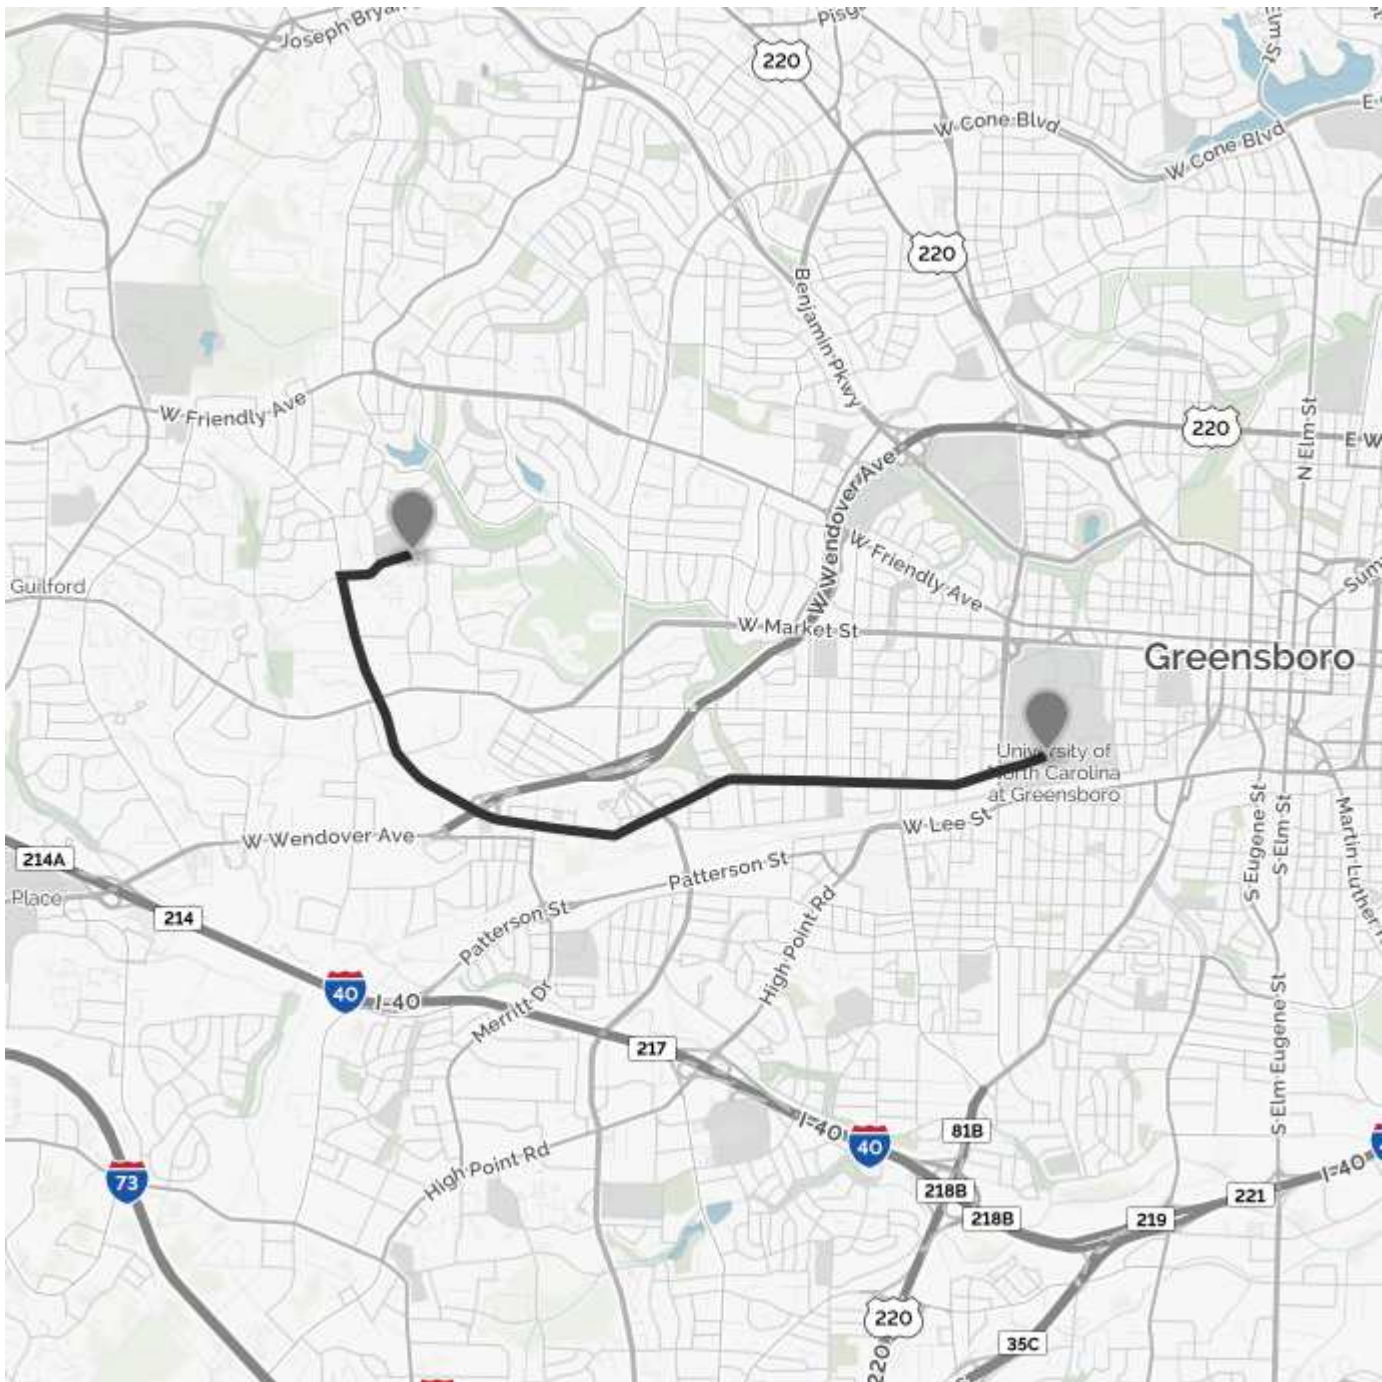

# YOUR TRIP TO:

4630 Tower Rd, Greensboro, NC 27410-5919

**9 MIN | 4.6 MI**

Trip time based on traffic conditions as of 9:47 AM on November 5, 2015. Current Traffic:

 Start out going **west** on **Spring Garden St** toward **Kenilworth St**.

Then **3.58 miles**

---

 **Spring Garden St** becomes **Muir's Chapel Rd**.

Then **0.61 miles**

---

 Turn **right** onto **Tower Rd**.

*Tower Rd is 0.1 miles past Champion Ct.*

*If you reach Benway Pl you've gone about 0.1 miles too far.*

Then **0.36 miles**

---

 **4630 TOWER RD** is on the **left**.

*Your destination is 0.1 miles past Montpelier Dr.*

*If you reach Montrose Dr you've gone a little too far.*

---

Use of directions and maps is subject to our [Terms of Use](#). We don't guarantee accuracy, route conditions or usability. You assume all risk of use.