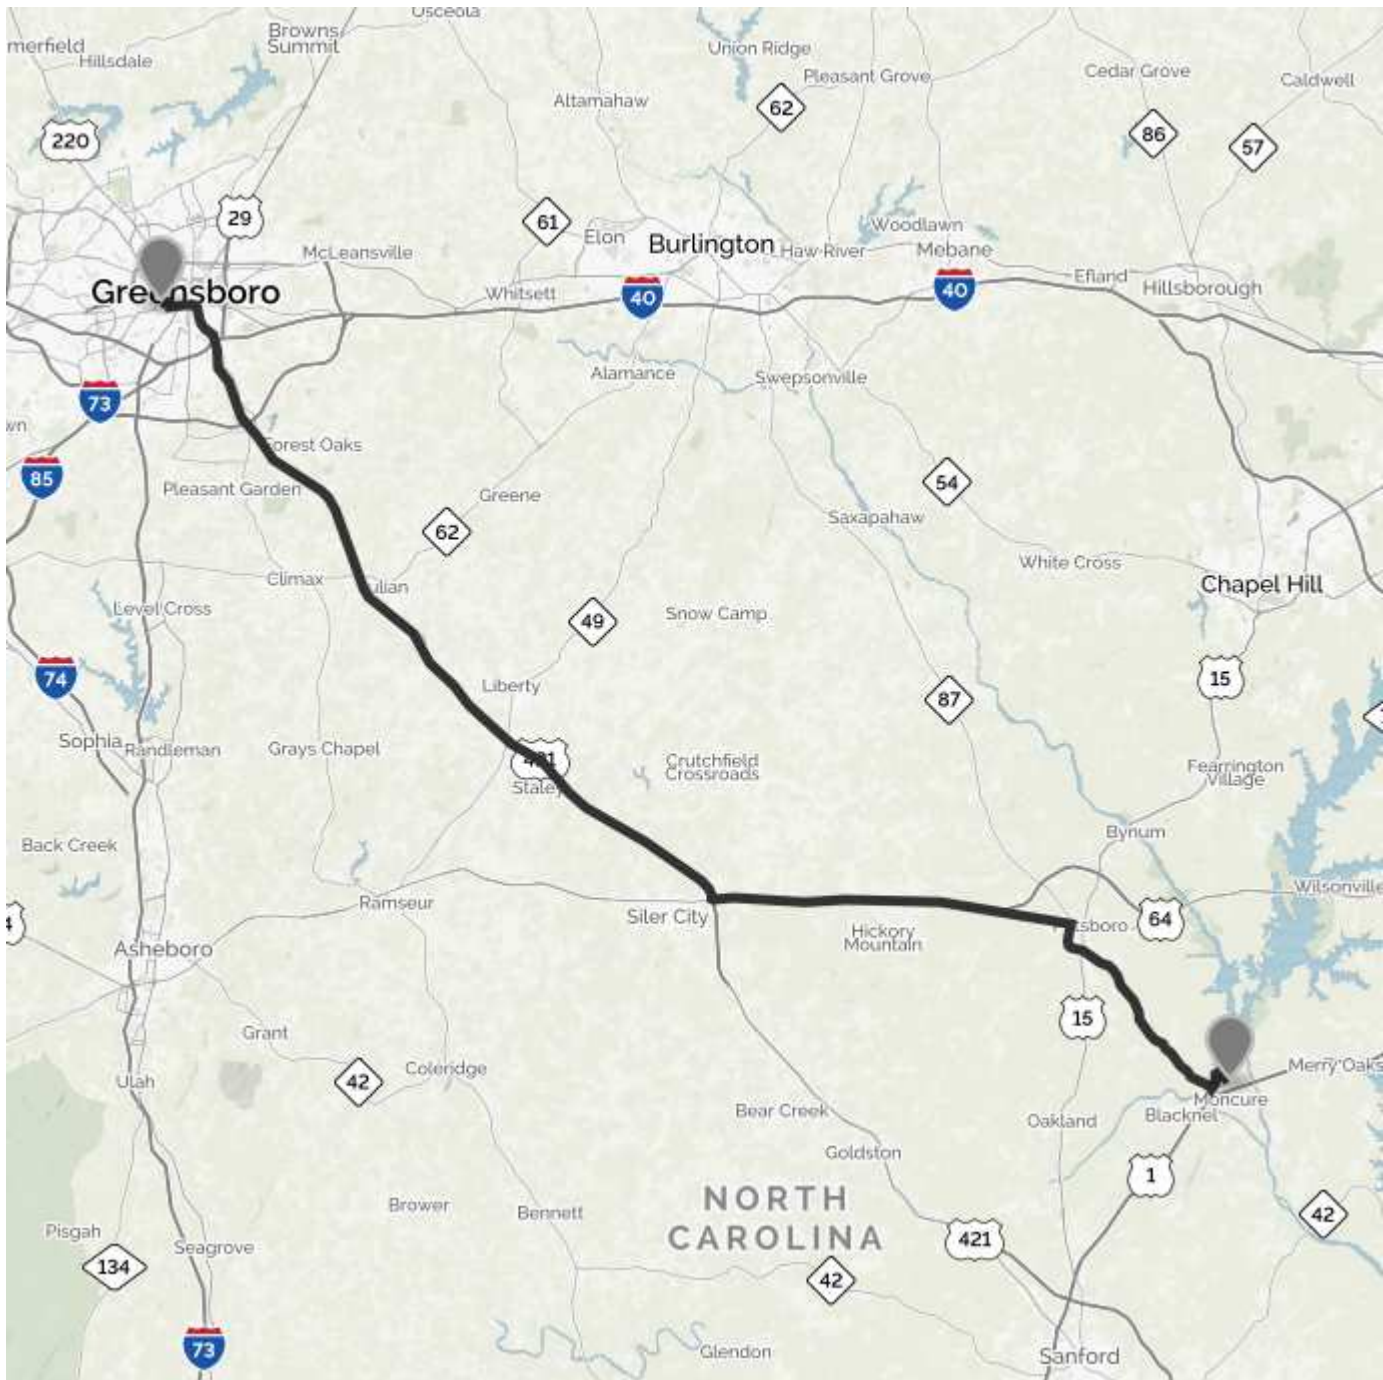

YOUR TRIP TO:

600 Moncure School Rd, Moncure, NC 27559

1 HR 8 MIN | 57.5 MI

Trip time based on traffic conditions as of 11:34 AM on November 6, 2015. Current Traffic:

-  Start out going **east** on **Spring Garden St** toward **Stirling St**.

Then 1.41 miles

 Stay **straight** to go onto **Moncure Pittsboro Rd**.

Then 7.65 miles

 Turn **left** onto **Jordan Dam Rd**.

Jordan Dam Rd is 0.2 miles past Water Tower Rd.

If you reach Ray Blanton Rd you've gone a little too far.

Then 0.93 miles

 Turn **right** onto **Moncure School Rd**.

Moncure School Rd is 0.3 miles past Johnson Rd.

If you reach E River Rd you've gone about 0.4 miles too far.

Then 0.57 miles

 600 Moncure School Rd, Moncure, NC 27559, **600 MONCURE SCHOOL RD** is on
the **left**.

Your destination is 0.2 miles past North Dr.

If you reach New Hope Trailr you've gone a little too far.

Use of directions and maps is subject to our [Terms of Use](#). We don't guarantee accuracy, route conditions or usability. You assume all risk of use.