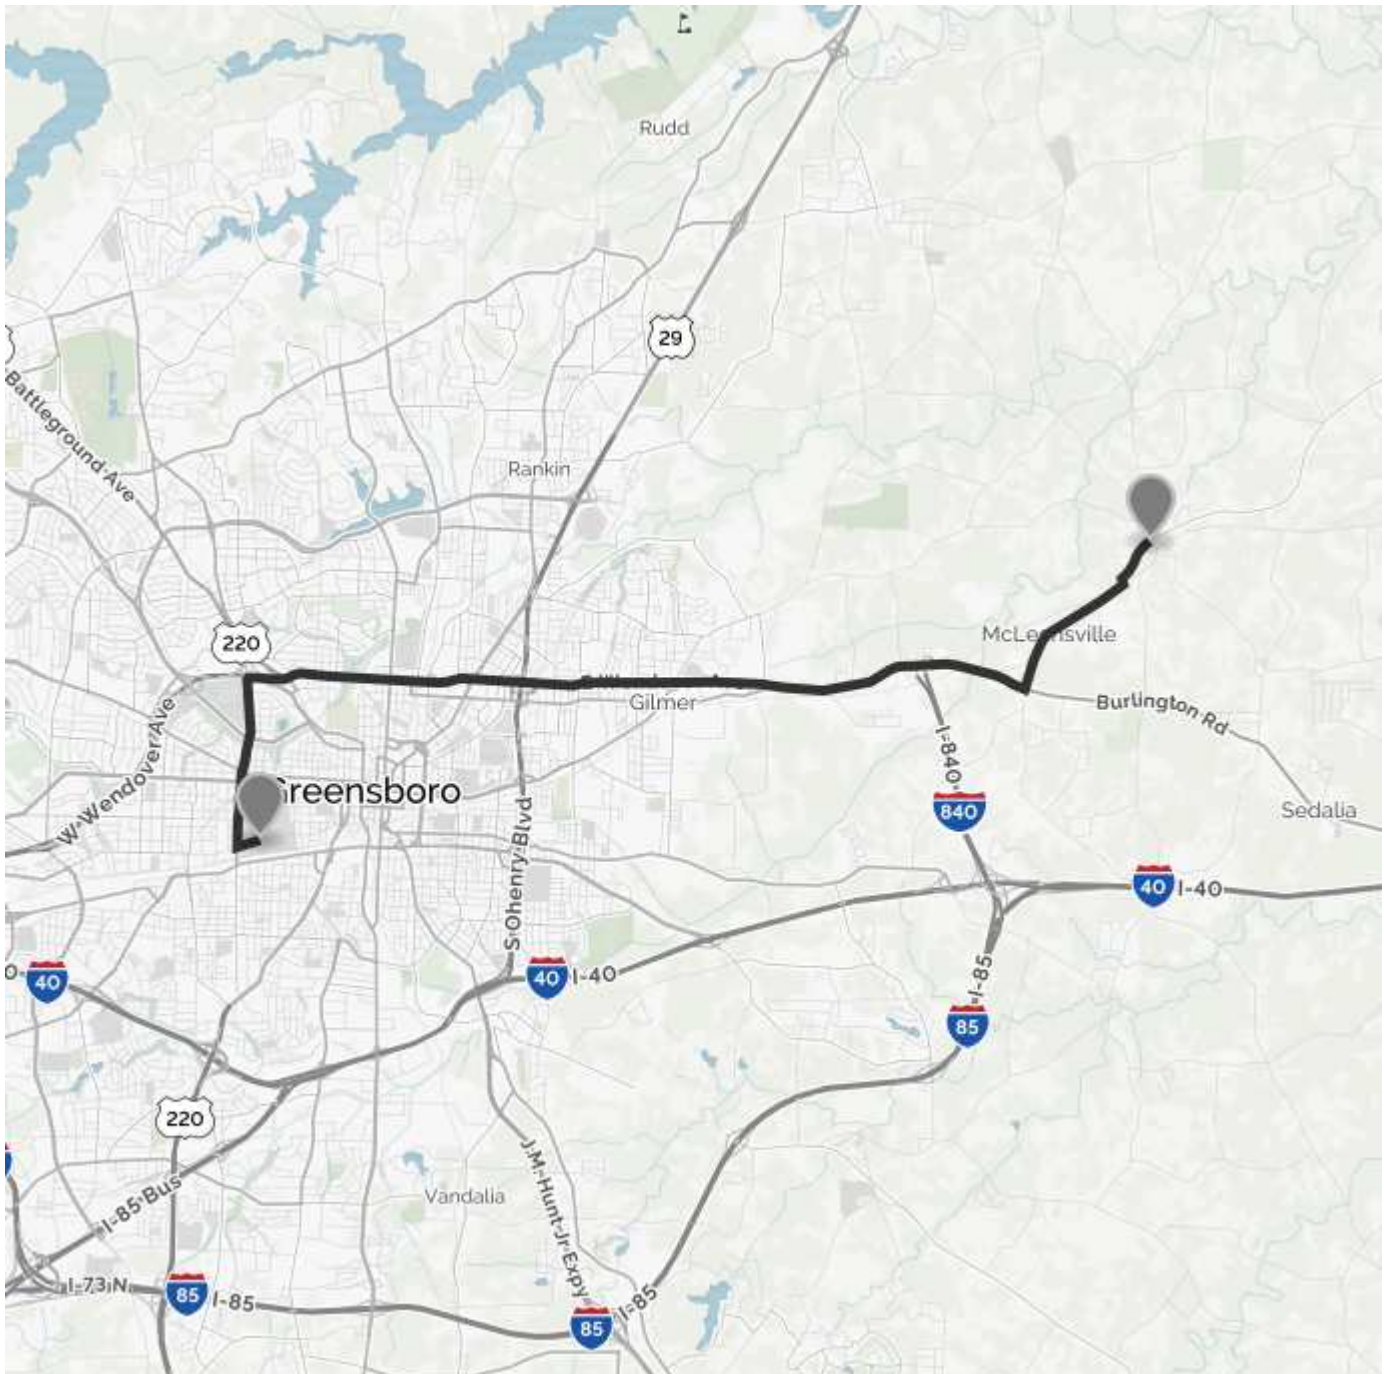

Then **0.23 miles**

Turn **right** onto **S Aycock St**.

*S Aycock St is 0.1 miles past Jefferson St.*

*Walgreens is on the corner.*

*If you reach Mayflower Dr you've gone a little too far.*

Then **1.06 miles**

**W Wendover Ave E** becomes **US-70 E**.

Then **2.45 miles**

Turn **left** onto **Mount Hope Church Rd**.

*Mount Hope Church Rd is 0.1 miles past Weeping Willow Ln.*

*If you are on US-70 W and reach Debanne Rd you've gone about 0.3 miles too far.*

Then **0.06 miles**

Take the 1st right to stay on **Frieden Church Rd.**

*If you are on Ranhurst Rd and reach Easthurst Rd you've gone about 0.1 miles too far.*

Then 0.46 miles

**5315 FRIEDEN CHURCH RD** is on the left.

*Your destination is 0.2 miles past Cornerhouse Rd.*

*If you reach McLeansville Rd you've gone a little too far.*

Use of directions and maps is subject to our [Terms of Use](#). We don't guarantee accuracy, route conditions or usability. You assume all risk of use.