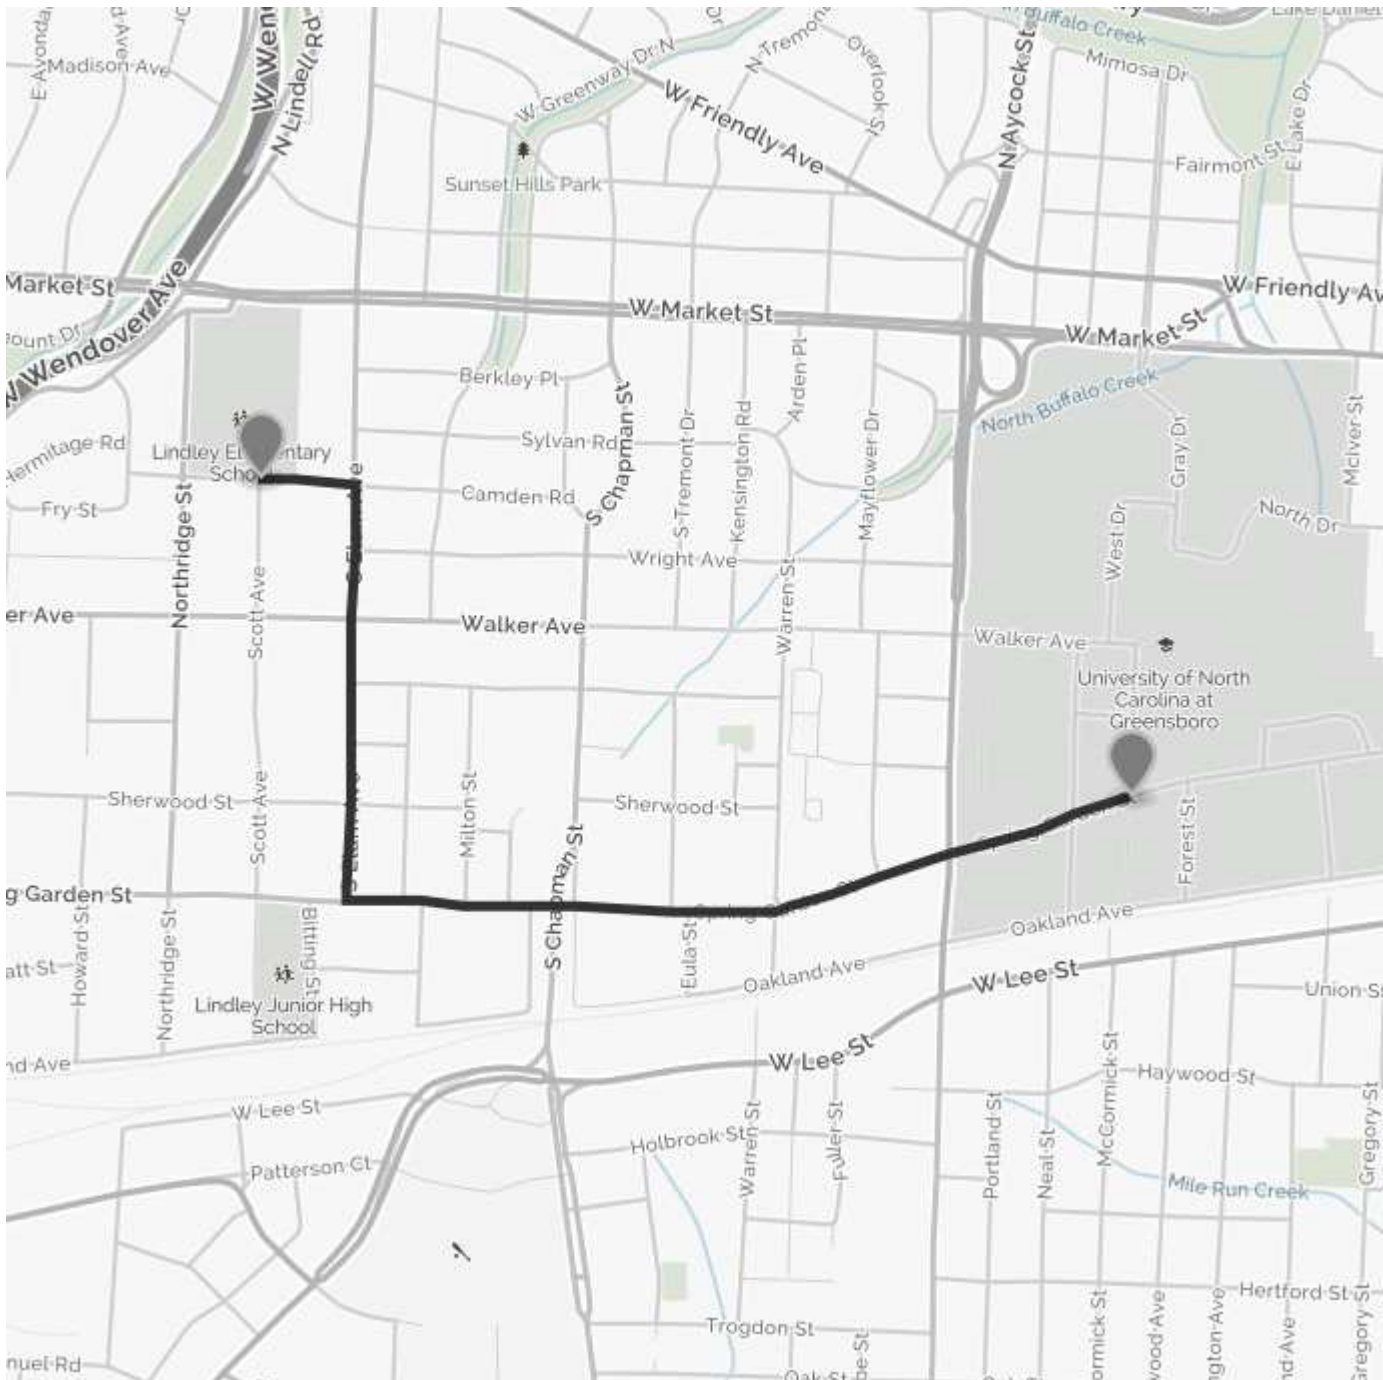

YOUR TRIP TO:

2700 Camden Rd, Greensboro, NC 27403-1439

4 MIN | 1.6 MI

Trip time based on traffic conditions as of 8:40 AM on November 5, 2015. Current Traffic:

Start out going **west** on **Spring Garden St** toward **Kenilworth St**.

Then 0.96 miles

Turn **right** onto **S Elam Ave**.

S Elam Ave is just past Englewood St.

Kay's Bakery is on the corner.

If you reach Bitting St you've gone a little too far.

Then 0.50 miles

Take the 3rd **left** onto **Camden Rd**.

Camden Rd is just past Wright Ave.

If you reach Sylvan Rd you've gone a little too far.

Then 0.12 miles

2700 CAMDEN RD is on the **right**.

If you reach Northridge St you've gone a little too far.

Use of directions and maps is subject to our [Terms of Use](#). We don't guarantee accuracy, route conditions or usability. You assume all risk of use.