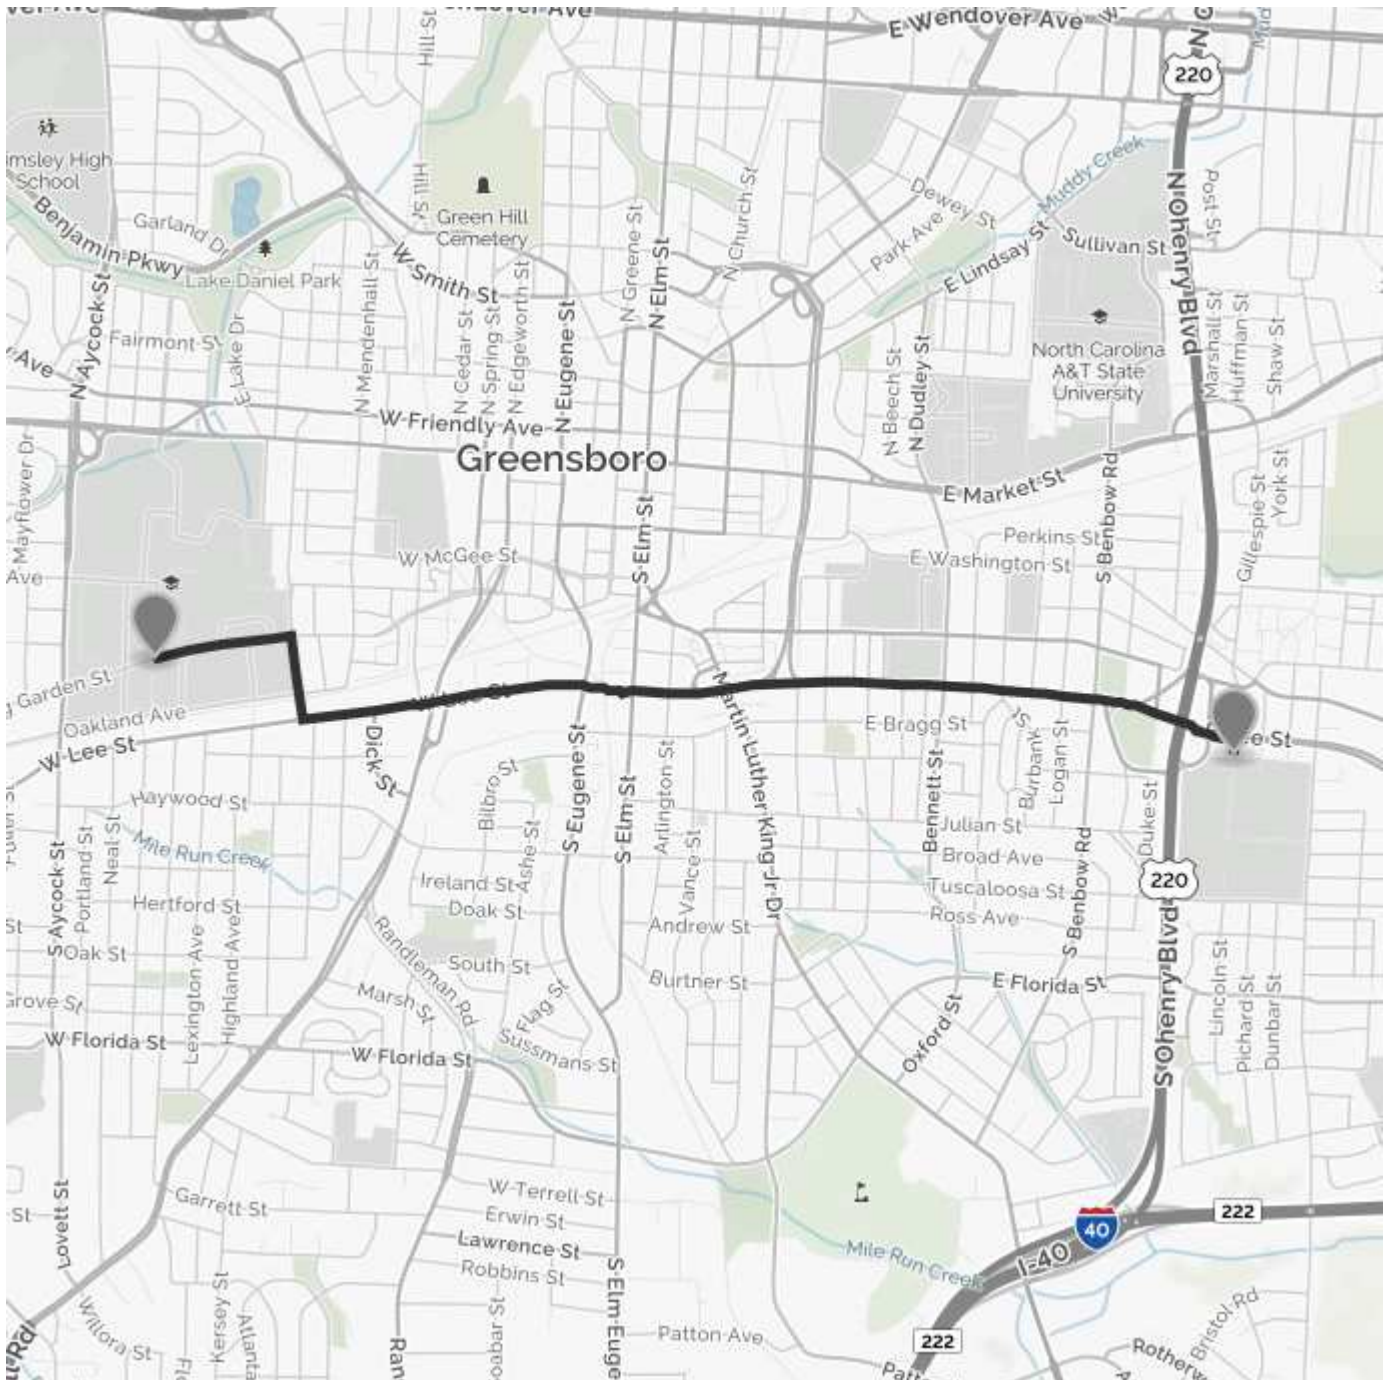

©2015 MapQuest, Inc. Use of directions and maps is subject to the MapQuest Terms of Use. We make no guarantee of the accuracy of their content, road conditions or route usability. You assume all risk of use. View Terms of Use (<http://hello.mapquest.com/terms-of-use>).