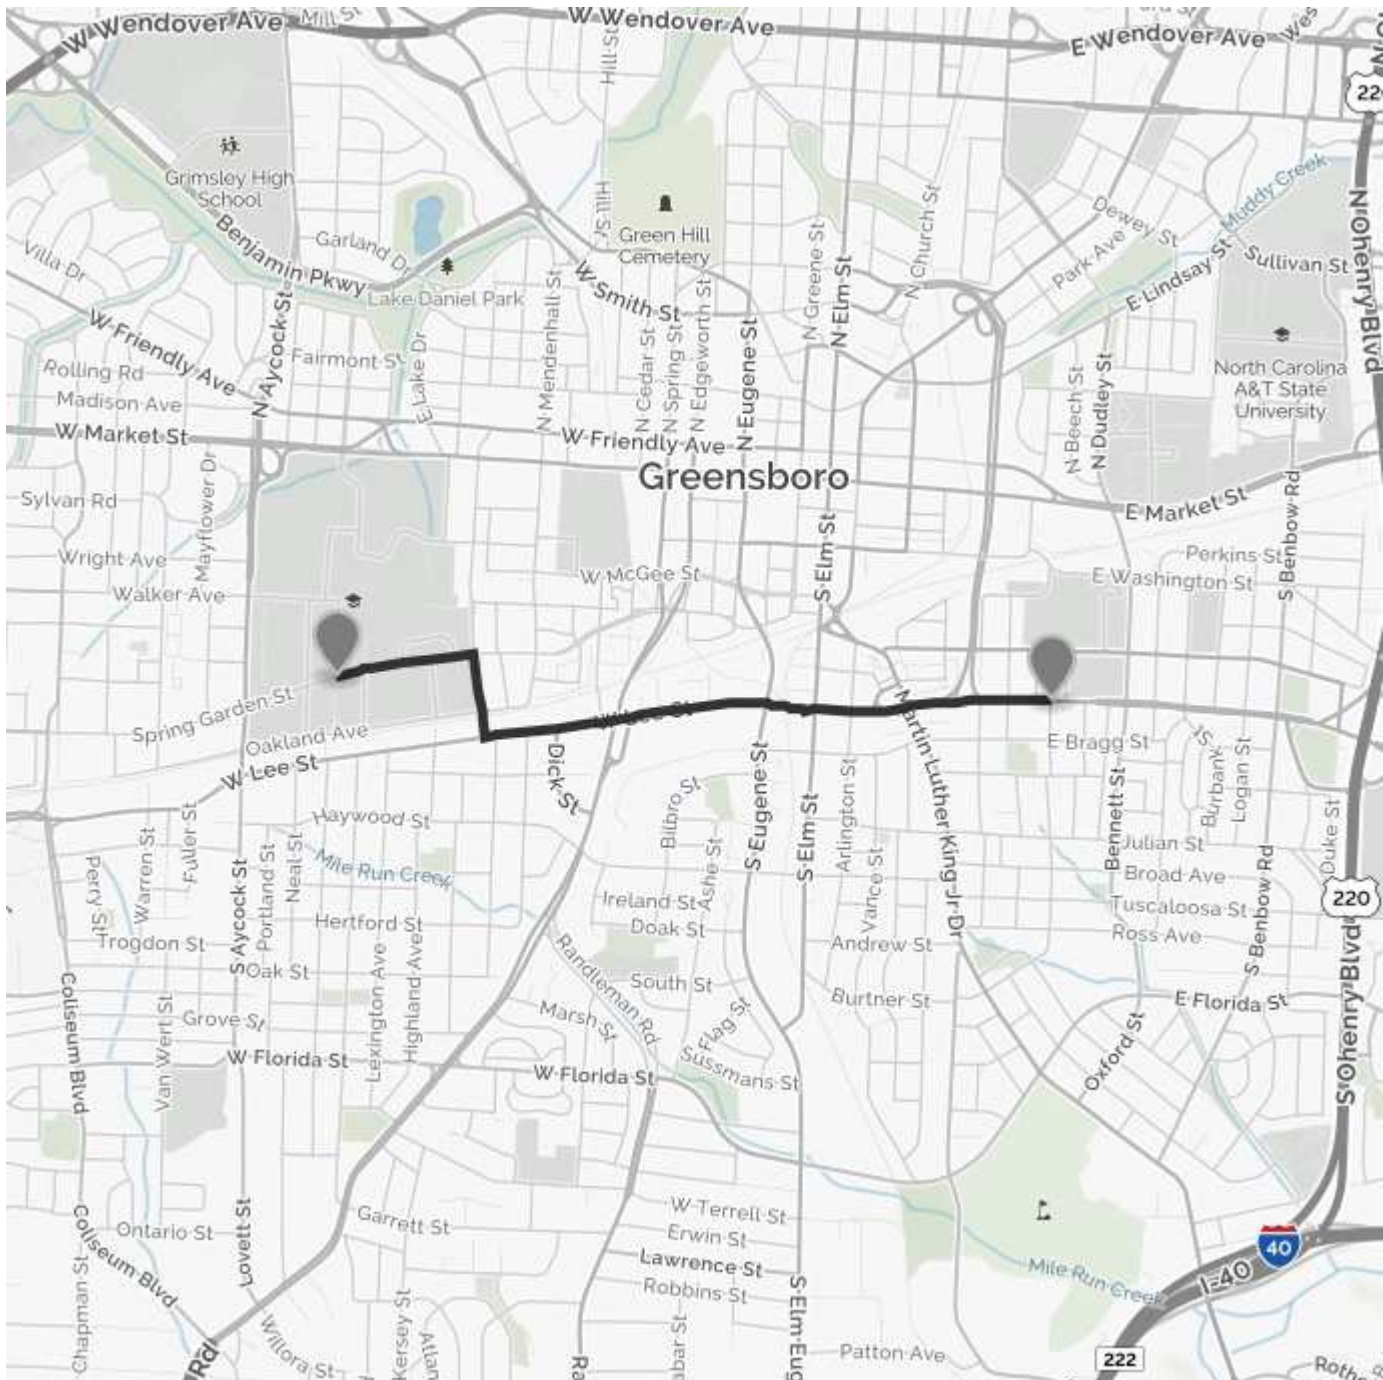

YOUR TRIP TO:

624 E Lee St, Greensboro, NC 27406-1733

4 MIN | 1.9 MI

Trip time based on traffic conditions as of 8:36 AM on November 5, 2015. Current Traffic:

 Start out going **east** on **Spring Garden St** toward **Stirling St**.

Then 0.34 miles

 Turn **right** onto **Tate St**.

Tate St is just past Administration St.

If you reach Springdale Ct you've gone a little too far.

Then 0.20 miles

 Turn **left** onto **W Lee St**.

Then 1.37 miles

 **624 E LEE ST** is on the **right**.

Your destination is just past Watson St.

If you reach Sampson St you've gone a little too far.

Use of directions and maps is subject to our [Terms of Use](#). We don't guarantee accuracy, route conditions or usability. You assume all risk of use.