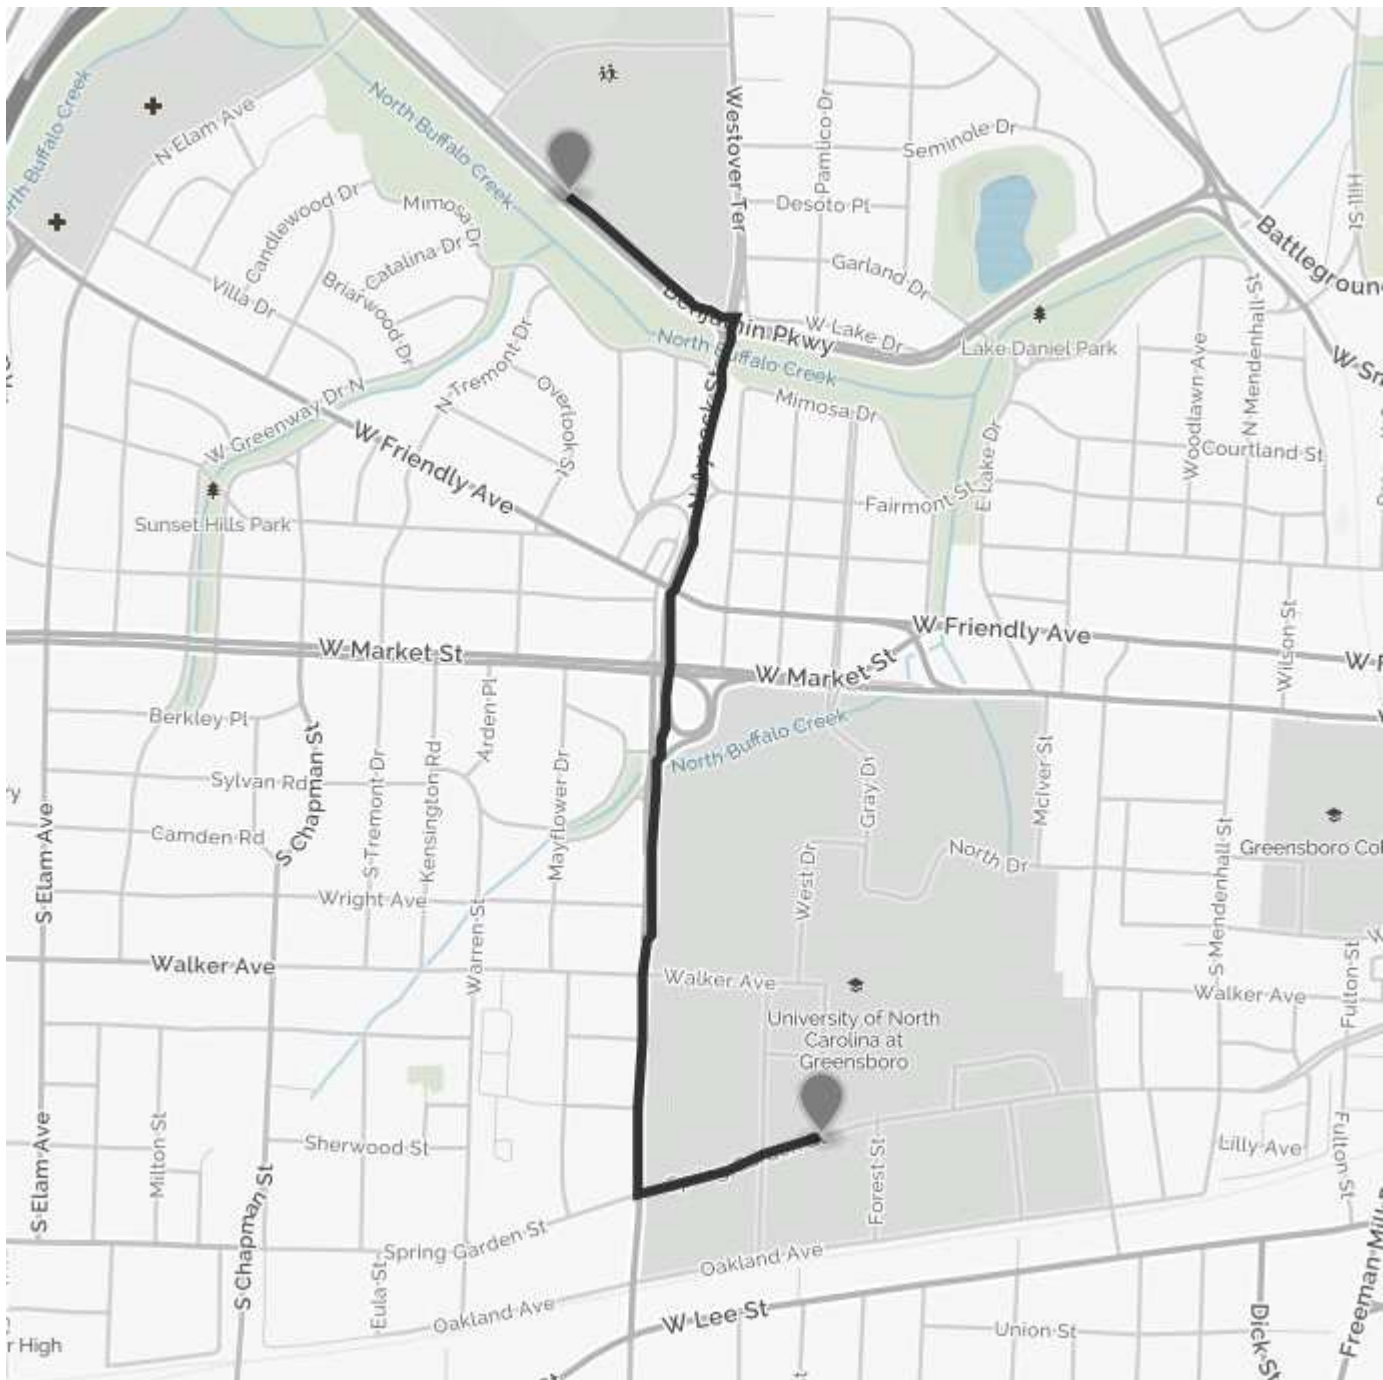

YOUR TRIP TO:

716 Benjamin Pkwy, Greensboro, NC 27408-8218

3 MIN | 1.5 MI

Trip time based on traffic conditions as of 8:20 AM on November 5, 2015. Current Traffic:

 Start out going **west** on **Spring Garden St** toward **Kenilworth St**.

Then 0.23 miles

 Turn **right** onto **S Aycock St**.

S Aycock St is 0.1 miles past Jefferson St.

Walgreens is on the corner.

If you reach Mayflower Dr you've gone a little too far.

Then 1.06 miles

 Turn **left** onto **Benjamin Pkwy**.

Benjamin Pkwy is 0.7 miles past Wright Ave.

If you are on Westover Ter and reach W Lake Dr you've gone a little too far.

Then 0.25 miles

 716 Benjamin Pkwy, Greensboro, NC 27408-8218, **716 BENJAMIN PKWY** is on the **right**.

If you reach Campus Dr you've gone about 0.1 miles too far.

Use of directions and maps is subject to our [Terms of Use](#). We don't guarantee accuracy, route conditions or usability. You assume all risk of use.