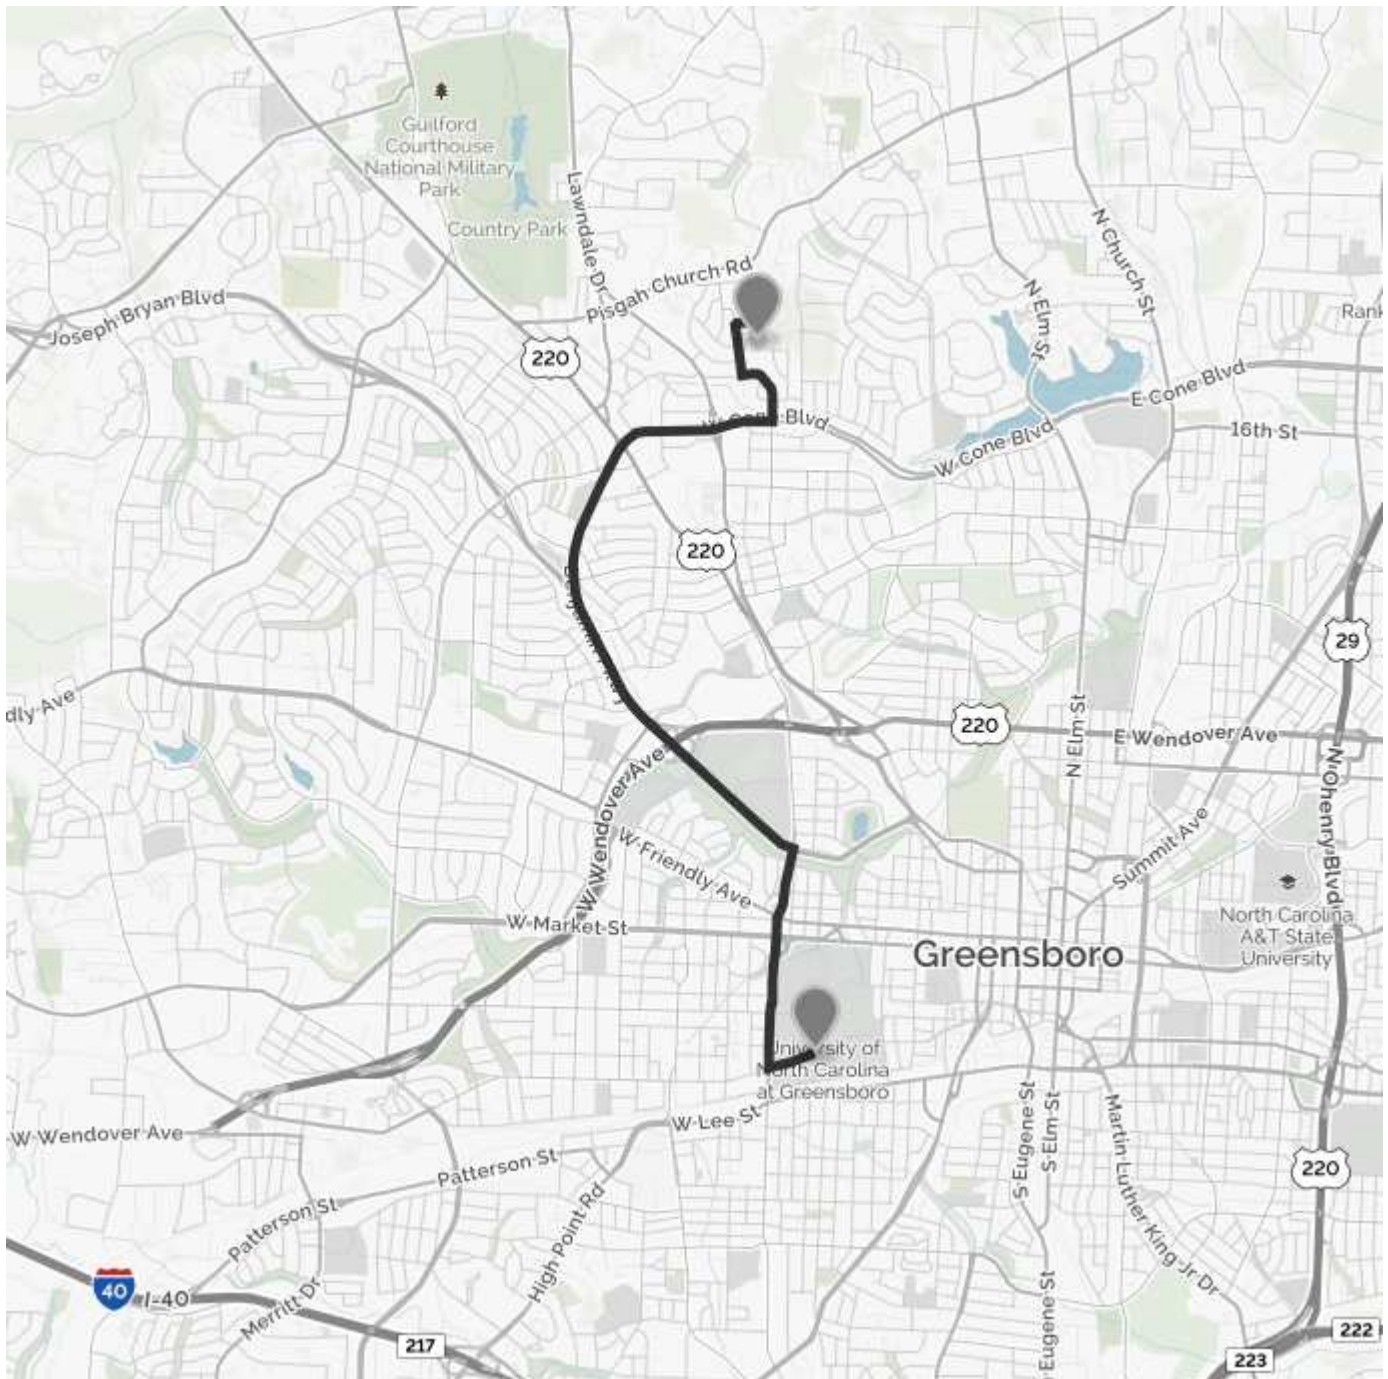

Use of directions and maps is subject to our [Terms of Use](#). We don't guarantee accuracy, route conditions or usability. You assume all risk of use.

©2015 MapQuest, Inc. Use of directions and maps is subject to the MapQuest Terms of Use. We make no guarantee of the accuracy of their content, road conditions or route usability. You assume all risk of use. View Terms of Use (<http://hello.mapquest.com/terms-of-use>).