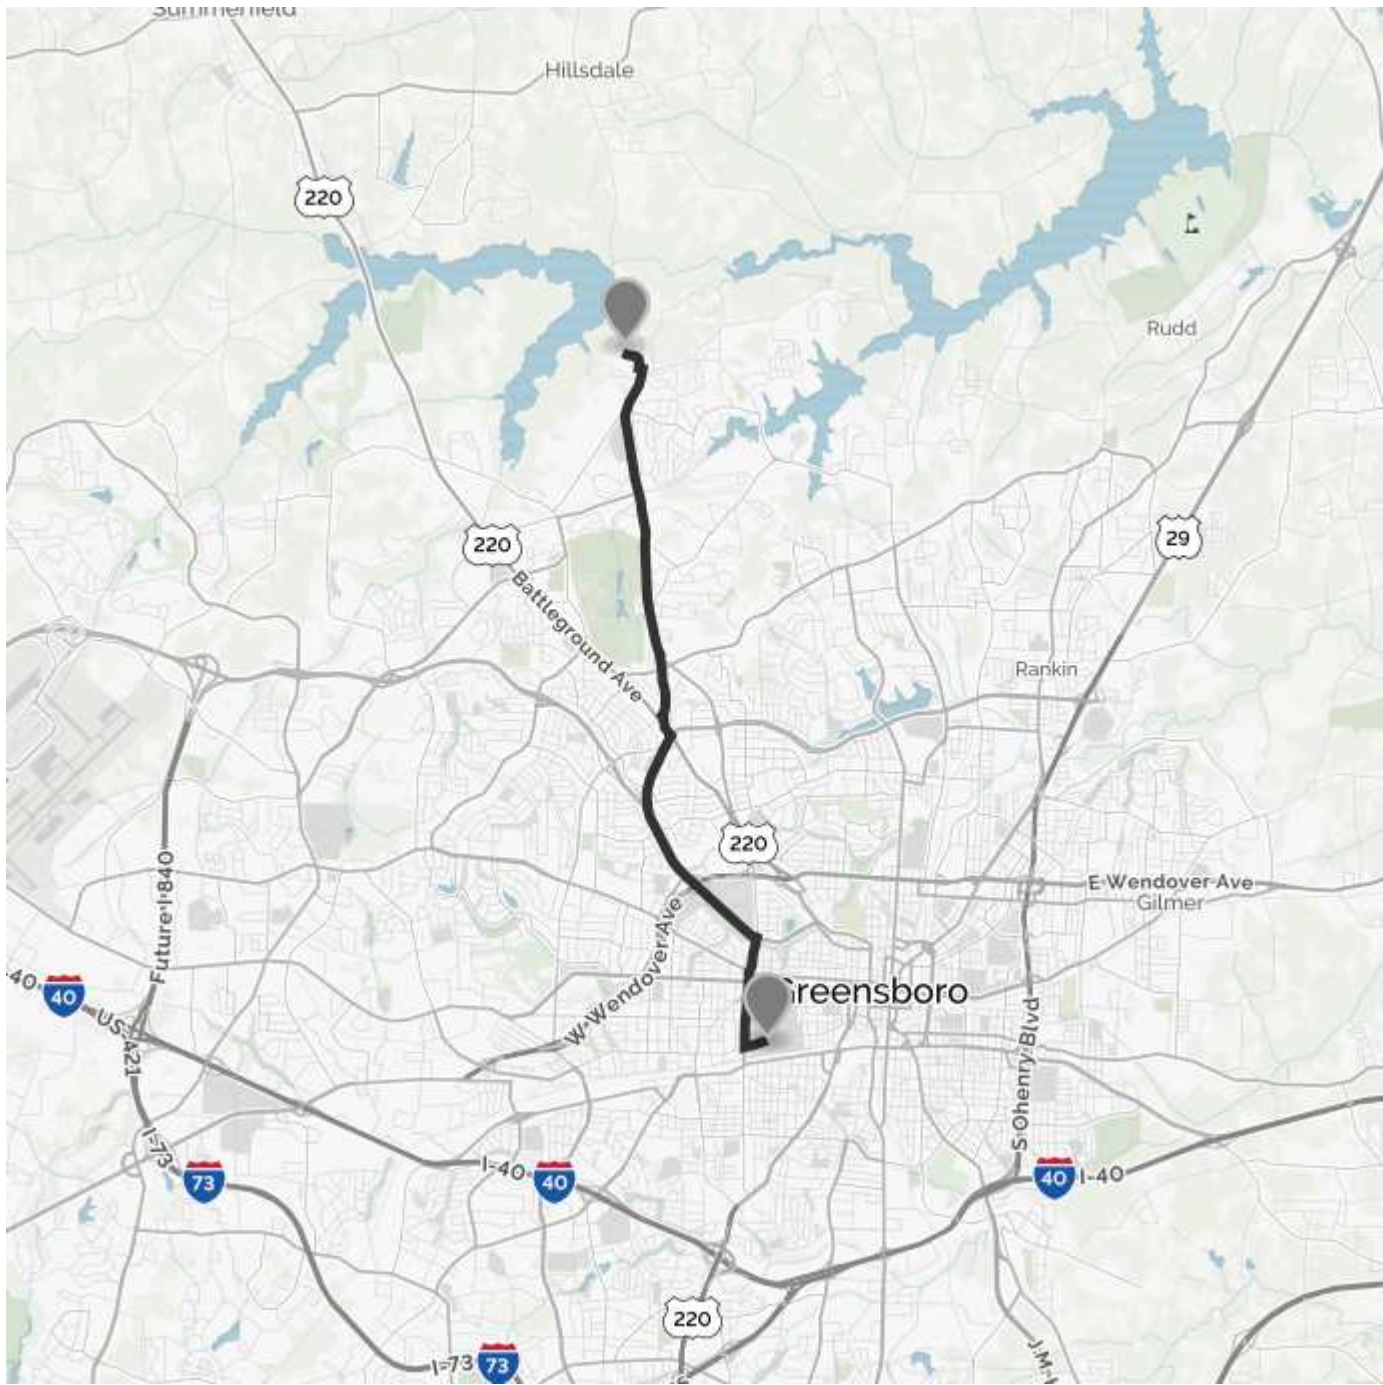

Then **0.23 miles**

 Turn **right** onto **S Aycock St**.

S Aycock St is 0.1 miles past Jefferson St.

Walgreens is on the corner.

If you reach Mayflower Dr you've gone a little too far.

Then **1.06 miles**

 Turn **left** onto **Benjamin Pkwy**.

Benjamin Pkwy is 0.7 miles past Wright Ave.

If you are on Westover Ter and reach W Lake Dr you've gone a little too far.

Then **2.40 miles**

 Turn **left** onto **Battleground Ave/US-220 N**.

If you reach Trooper Rd you've gone about 0.2 miles too far.

Then **0.04 miles**

 Turn **right** onto **N Beech Ln.**

Then **0.26 miles**

 5813 Lake Brandt Rd, Greensboro, NC 27455-1207, **5813 LAKE BRANDT RD.**

Your destination is just past Beech Ridge Ct.

If you reach the end of N Beech Ln you've gone about 0.1 miles too far.

Use of directions and maps is subject to our [Terms of Use](#). We don't guarantee accuracy, route conditions or usability. You assume all risk of use.