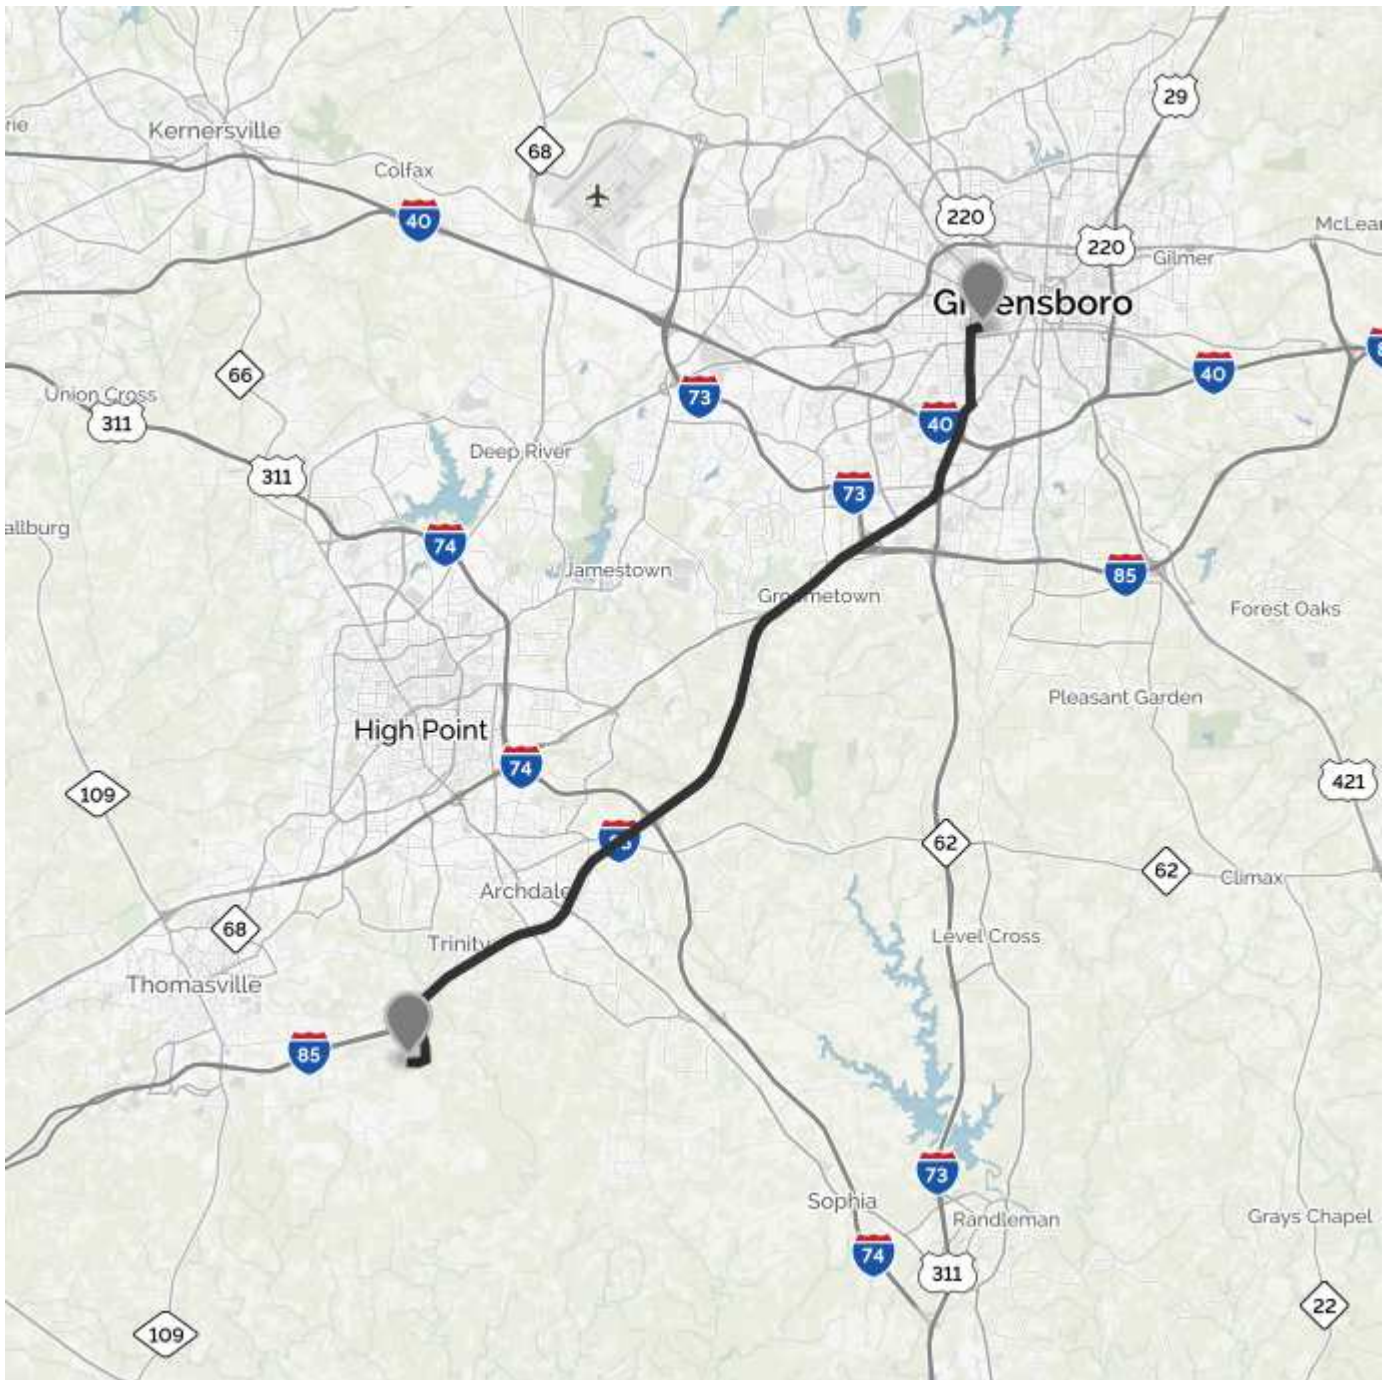

➔ Turn right onto **Welborn Rd.**
Welborn Rd is 0.7 miles past Old Hopewell Church Rd.

If you reach Morris Rd you've gone about 0.6 miles too far.

Then 0.38 miles

📍 6294 Welborn Rd, Trinity, NC 27370-7817, **6294 WELBORN RD** is on the **right**.
If you reach Dawnwood Dr you've gone about 0.2 miles too far.

Use of directions and maps is subject to our [Terms of Use](#). We don't guarantee accuracy, route conditions or usability. You assume all risk of use.