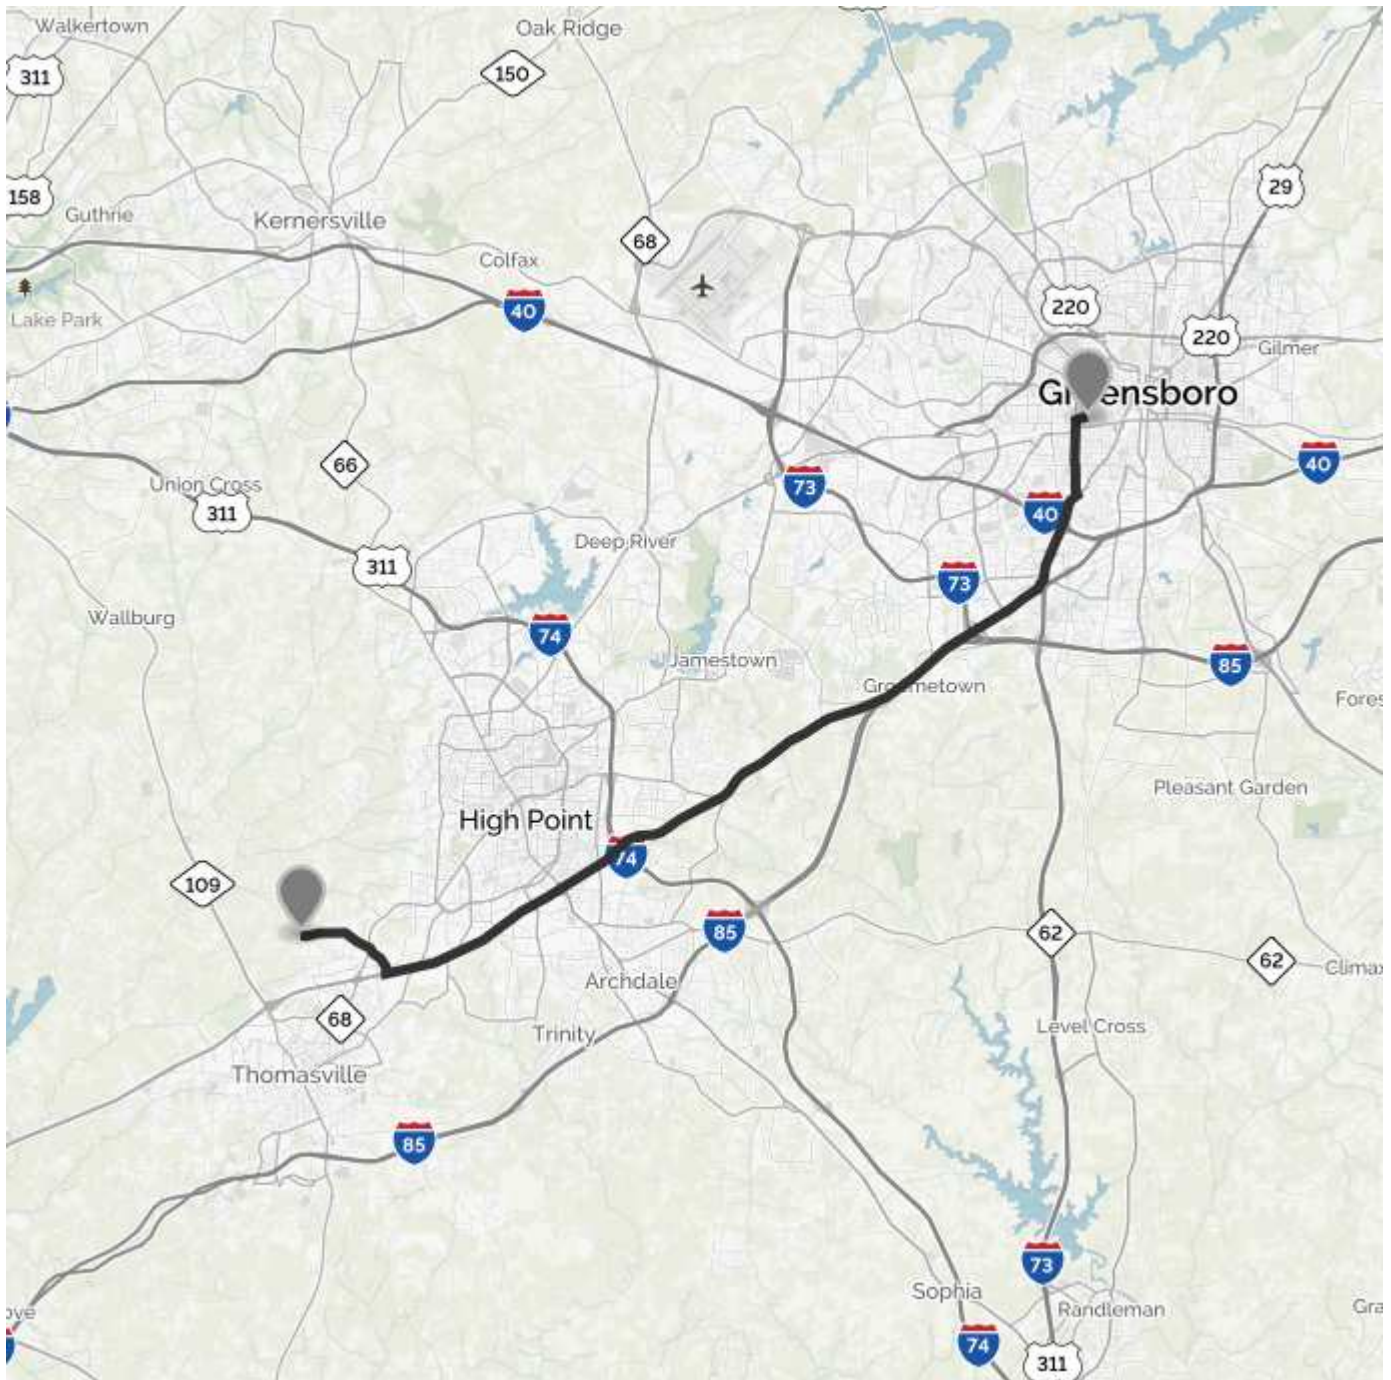

use.

© 2015 MapQuest, Inc. Use of directions and maps is subject to the MapQuest Terms of Use. We make no guarantee of the accuracy of their content, road conditions or route usability. You assume all risk of use. View Terms of Use (<http://hello.mapquest.com/terms-of-use>).