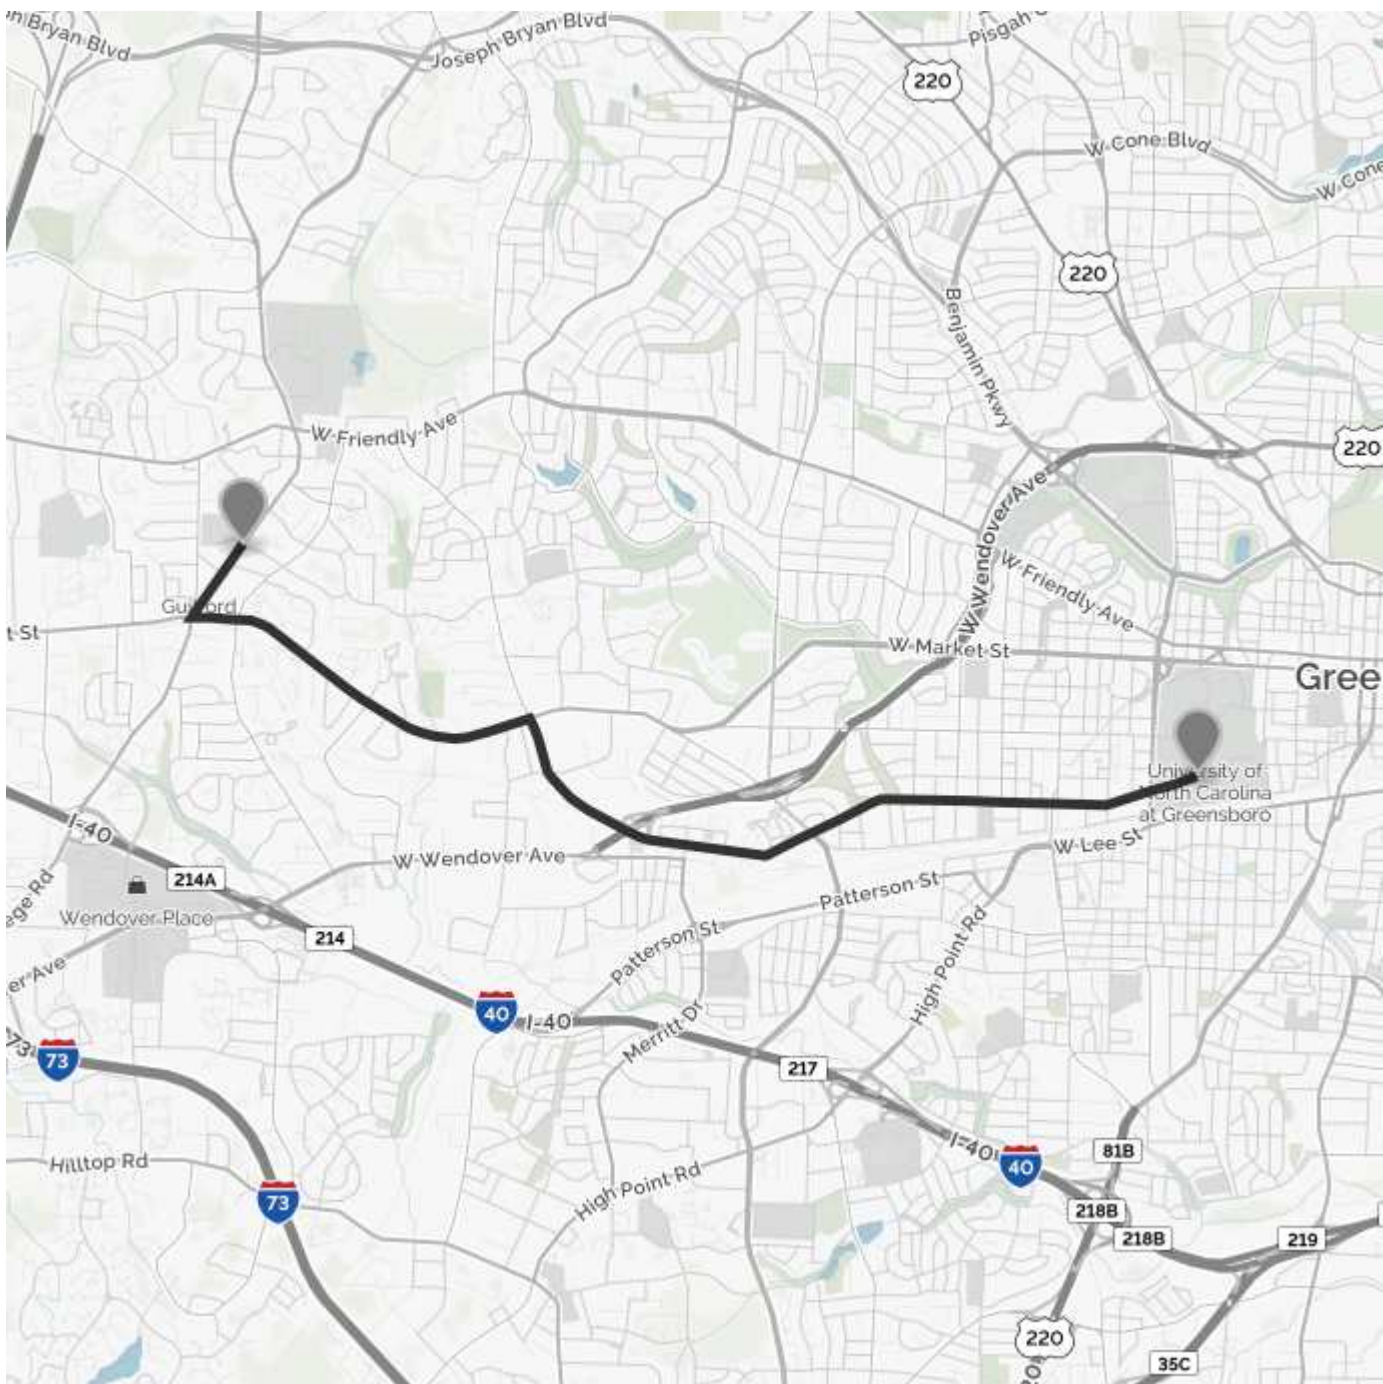

# YOUR TRIP TO:

401 College Rd, Greensboro, NC 27410-5107

**12 MIN | 5.8 MI**

Trip time based on traffic conditions as of 7:53 AM on November 5, 2015. Current Traffic:

 Start out going **west** on **Spring Garden St** toward **Kenilworth St**.

-----  
**Then 3.58 miles**

 Turn **left** onto **W Market St**.

*W Market St is 0.2 miles past Pomona Dr.*

*McDonald's is on the corner.*

*If you are on Muirs Chapel Rd and reach Silverbriar Ct you've gone a little too far.*

-----  
**Then 1.81 miles**

 Turn **right** onto **College Rd**.

*College Rd is 0.1 miles past Meadowood St.*

*Village Brand Furniture is on the corner.*

*If you reach Friendway Rd you've gone about 0.2 miles too far.*

-----  
**Then 0.43 miles**

 **401 COLLEGE RD** is on the **left**.

*Your destination is 0.1 miles past Woodcliff Dr.*

*If you reach Brownstone Ln you've gone a little too far.*

-----  
Use of directions and maps is subject to our [Terms of Use](#). We don't guarantee accuracy, route conditions or usability. You assume all risk of use.