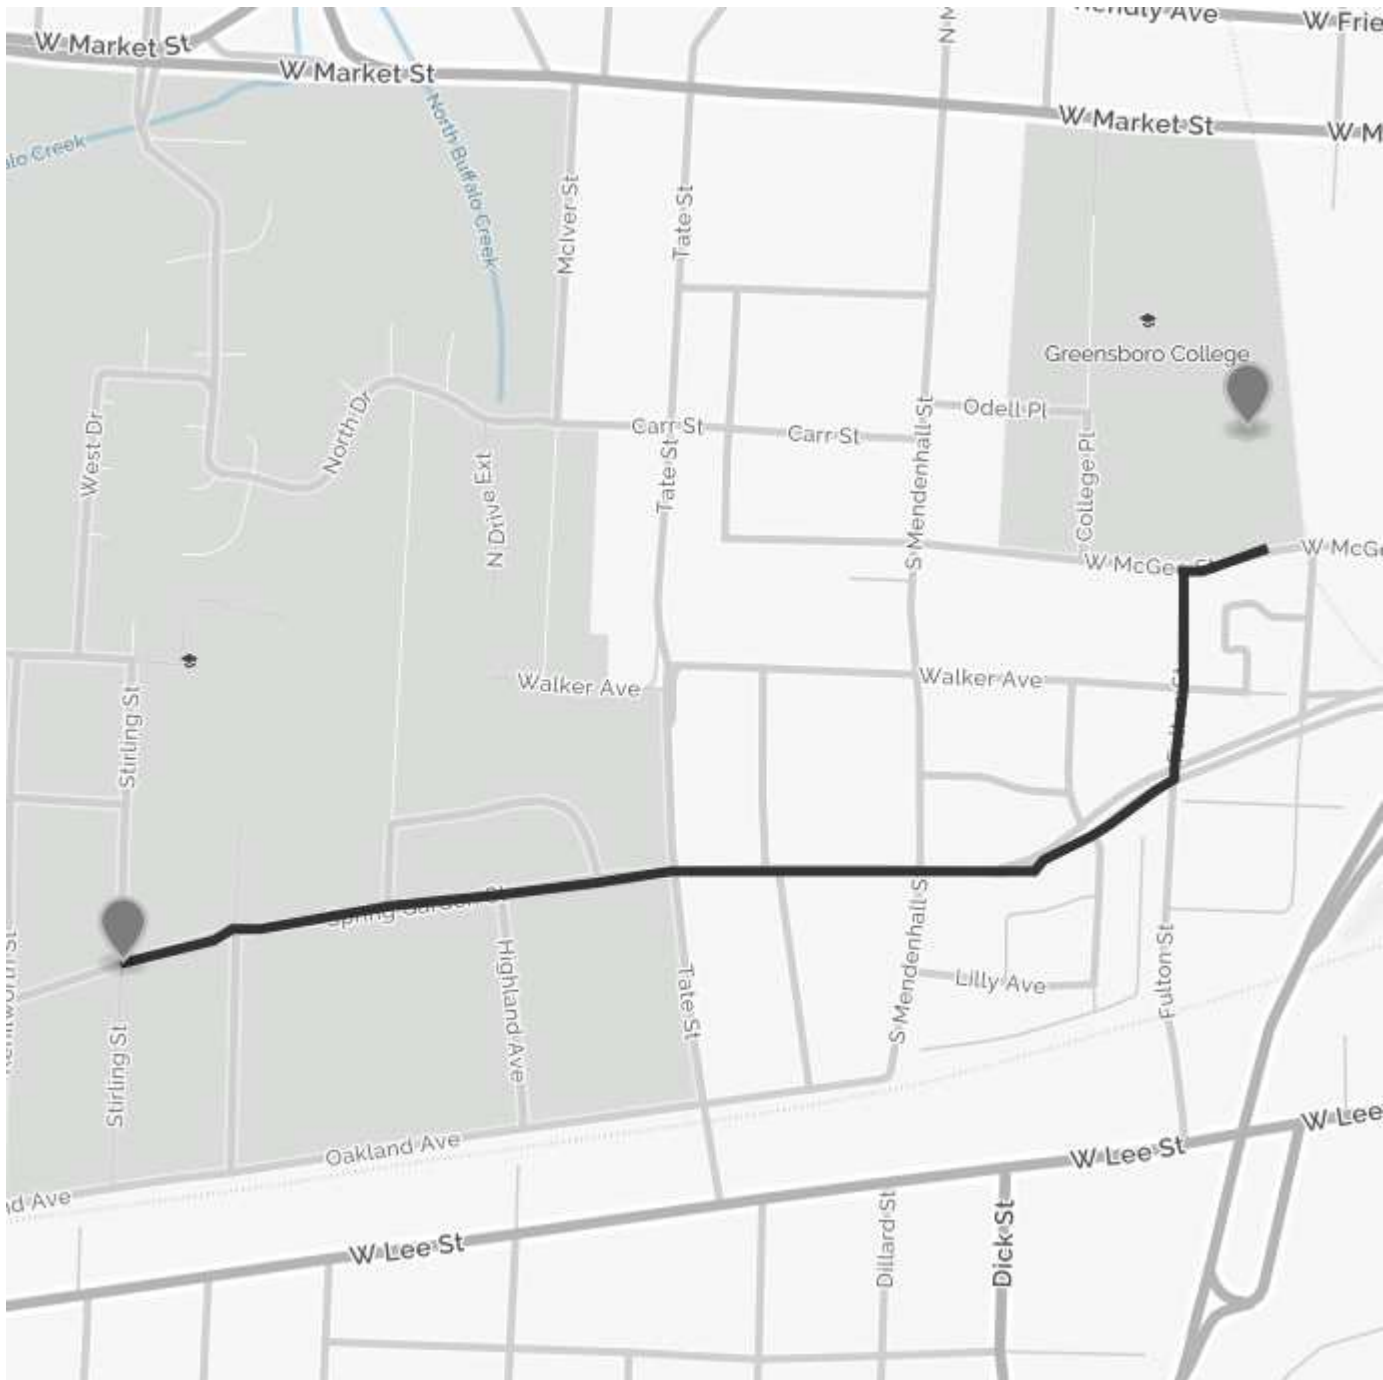

YOUR TRIP TO:

815 W Market St, Greensboro, NC 27401-1823

2 MIN | 0.8 MI

Trip time based on traffic conditions as of 7:49 AM on November 5, 2015. Current Traffic:

 Start out going **east** on **Spring Garden St** toward **Stirling St**.

Then 0.65 miles

 Turn **left** onto **Fulton St**.

Fulton St is just past Jackson St.

If you reach S Cedar St you've gone a little too far.

Then 0.13 miles

 Turn **right** onto **W McGee St**.

Then 0.05 miles

 815 W Market St, Greensboro, NC 27401-1823, **815 W MARKET ST**.

If you reach S Cedar St you've gone a little too far.

Use of directions and maps is subject to our [Terms of Use](#). We don't guarantee accuracy, route conditions or usability. You assume all risk of use.