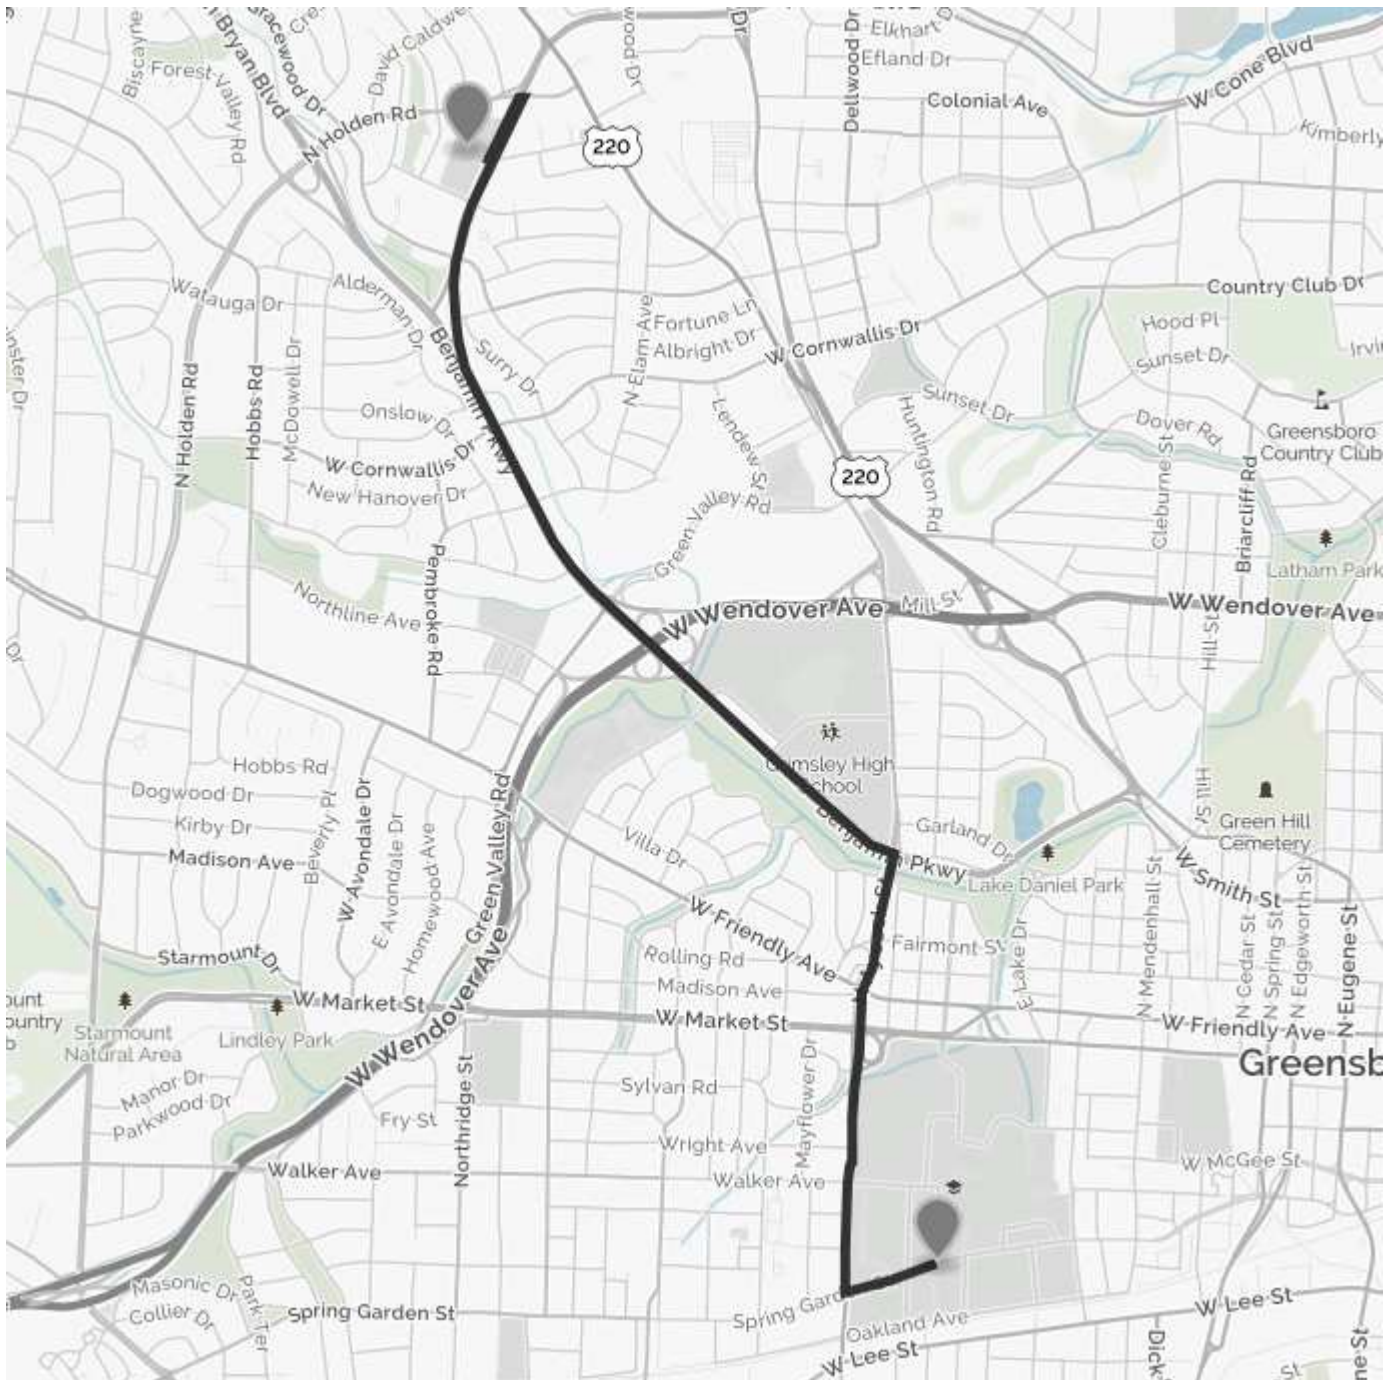

©2015 MapQuest, Inc. Use of directions and maps is subject to the MapQuest Terms of Use. We make no guarantee of the accuracy of their content, road conditions or route usability. You assume all risk of use. View Terms of Use (<http://hello.mapquest.com/terms-of-use>).