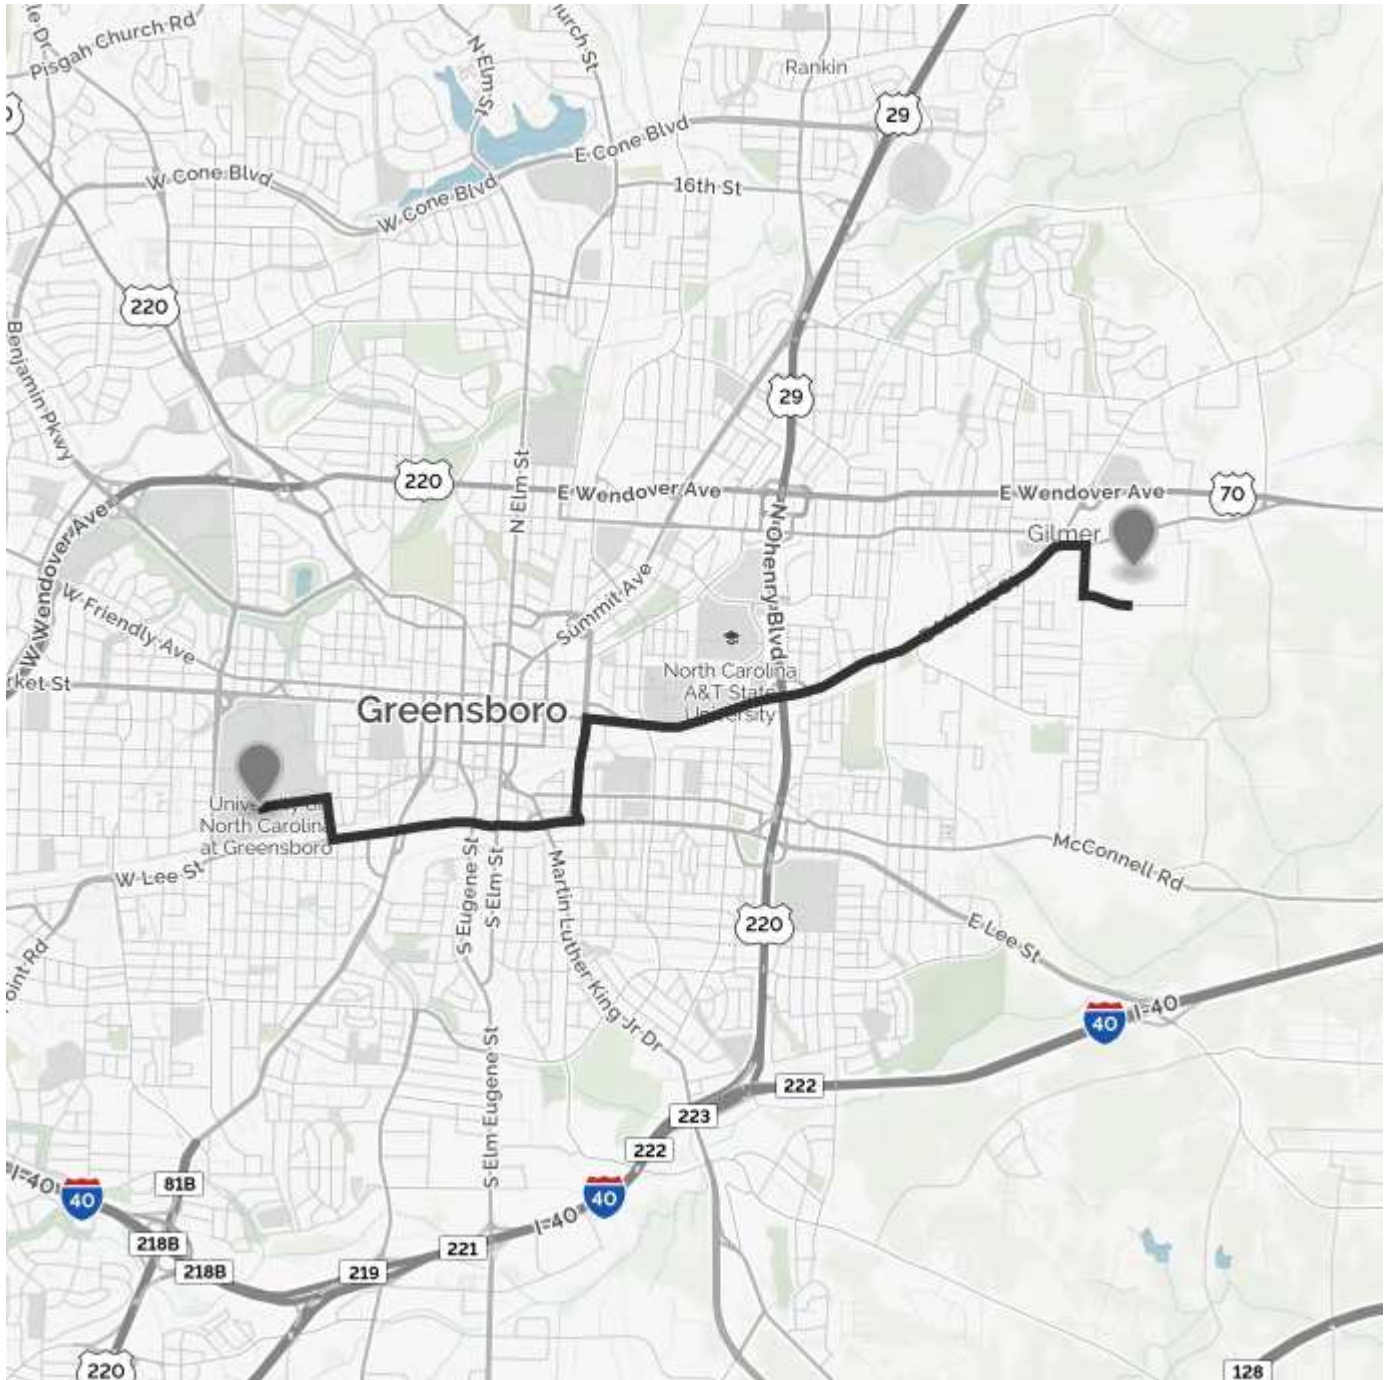

Then **1.20 miles**

 Turn **left** onto **S Murrow Blvd**.

*If you reach Martin St you've gone a little too far.*

Then **0.50 miles**

 Take the 1st **right** onto **E Market St**.

*If you are on N Murrow Blvd and reach E Friendly Ave you've gone a little too far.*

Then **2.44 miles**

 **E Market St** becomes **Burlington Rd**.

Then **0.18 miles**

 Turn **right** onto **Franklin Blvd**.

*Franklin Blvd is 0.1 miles past Huffine Mill Rd.*

*If you reach Beacon St you've gone about 0.2 miles too far.*

Then **0.24 miles**

 Turn **left** onto **Naco Rd**.

*Hairston Middle School is on the left.*

*If you reach Hahns Ln you've gone about 0.2 miles too far.*

Then **0.24 miles**

 3931 Naco Rd, Greensboro, NC 27401-4739, **3931 NACO RD** is on the **left**.

*If you reach O'Ferrell St you've gone about 0.2 miles too far.*

Use of directions and maps is subject to our [Terms of Use](#). We don't guarantee accuracy, route conditions or usability. You assume all risk of use.