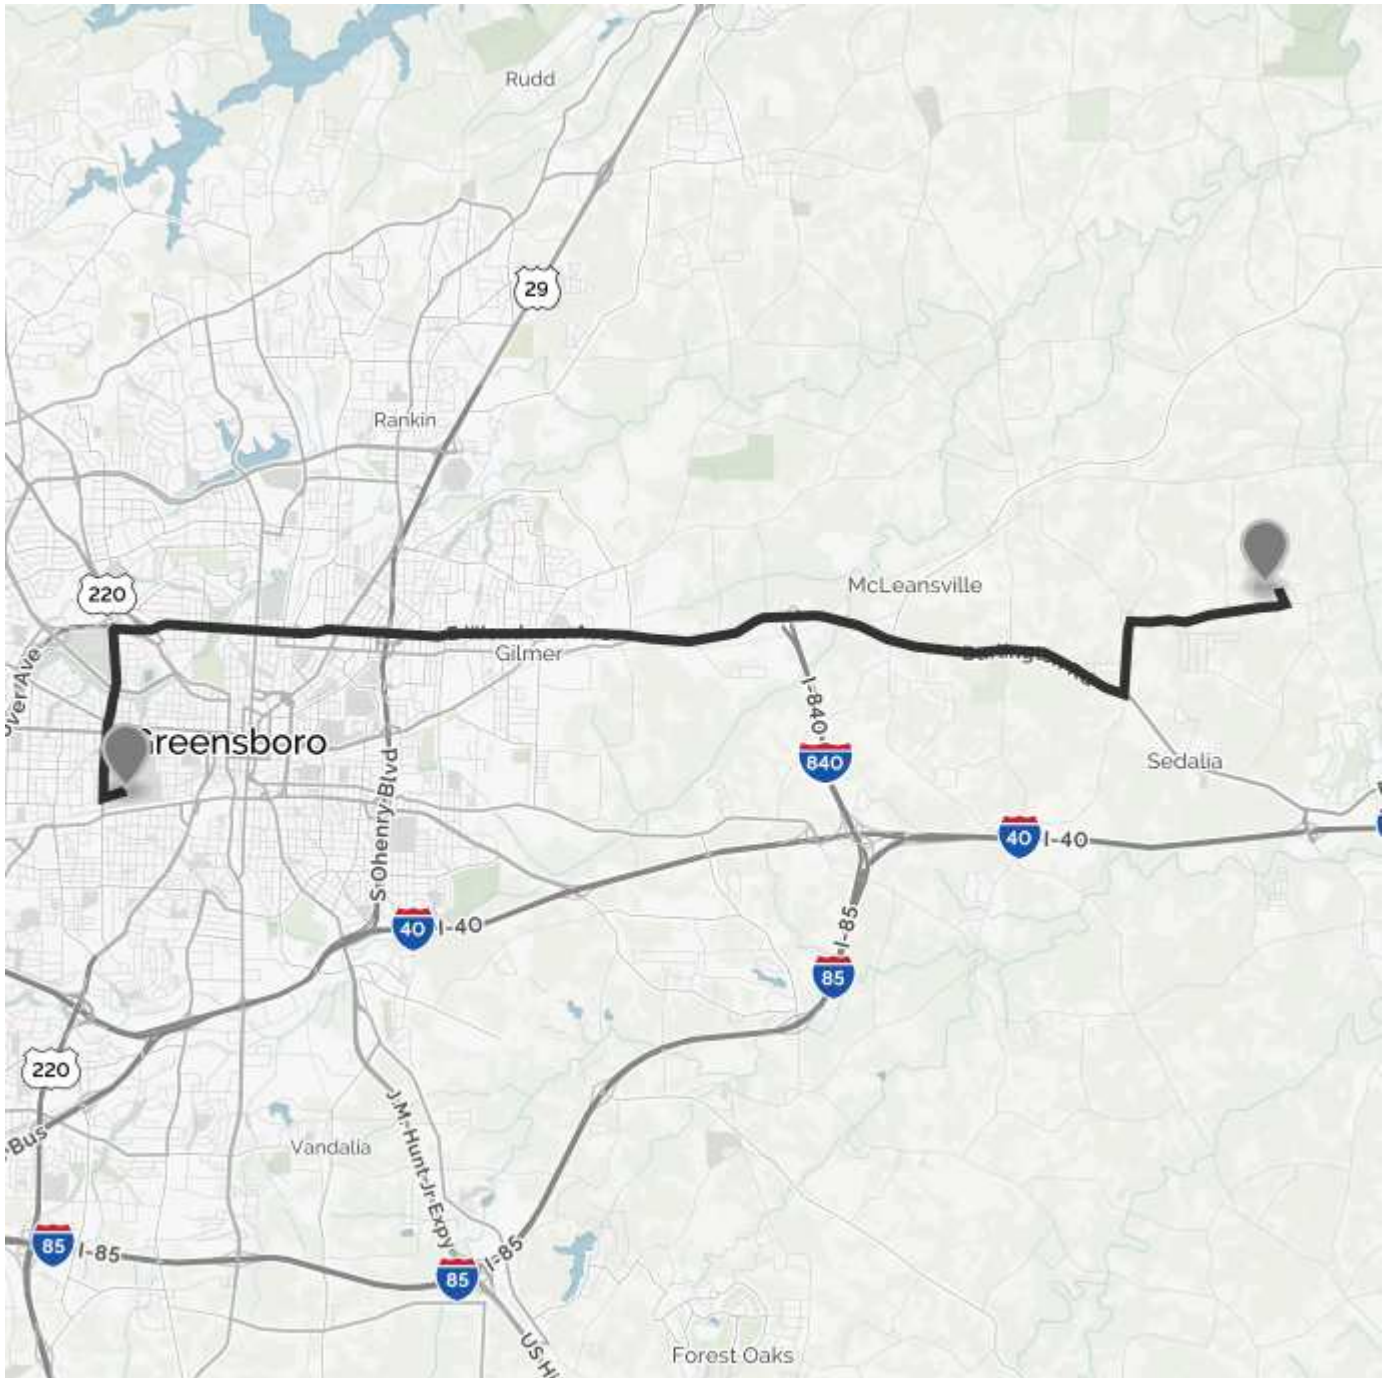

Turn left onto Peeden Dr.

Peeden Dr is 0.5 miles past Painter Lakes Rd.

If you reach Sedalia Rd you've gone about 0.2 miles too far.

Then 0.17 miles

415 Peeden Dr, Gibsonville, NC 27249-8724, **415 PEEDEN DR** is on the left.

If you reach the end of Peeden Dr you've gone about 0.5 miles too far.

Use of directions and maps is subject to our [Terms of Use](#). We don't guarantee accuracy, route conditions or usability. You assume all risk of use.